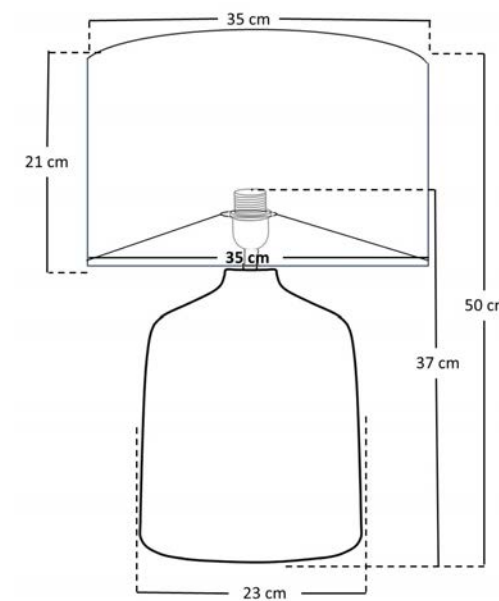

H 50 cm - B 35 cm - L 35 cm

Type of lamp:	Table lamp
Wattage:	1x 40W - E27
Material:	Rattan
Colors available:	Natural
Operation:	On-off switch on the cable
Recom. bulb:	49032/05/62
Dimmable:	No

IP20

ARRAH

premium
BY LUCIDE