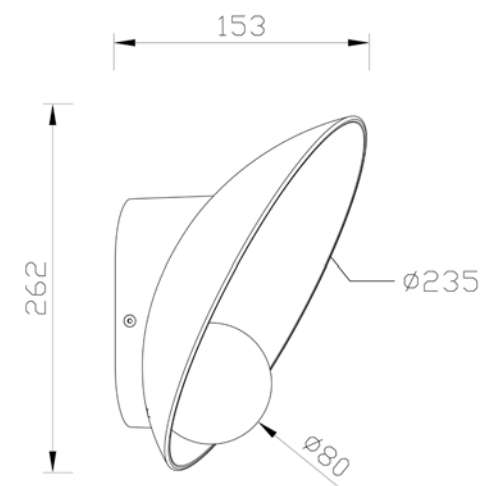

H 26.2 cm - B 15.3 cm - L 23.5 cm

Type of lamp:	Wall light
Wattage:	6W - Integrated LED
Kelvin:	3000 Kelvin
Lumen:	580 lumen
Material:	Polymer
Colors available:	Black & Terracotta
Energy label:	F
Operation:	Light switch
Dimmable:	Yes