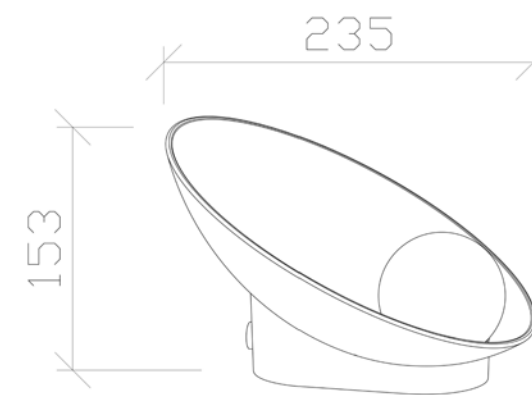

H 15.3 cm - B 23.5 cm - L 26.2 cm

Type of lamp:	Table lamp
Wattage:	7W - Integrated LED
Kelvin:	3000 Kelvin
Lumen:	480 lumen
Material:	Polymer
Colors available:	Black & Terracotta
Energy label:	G
Operation:	Dimmer on the cable
Dimmable:	Yes