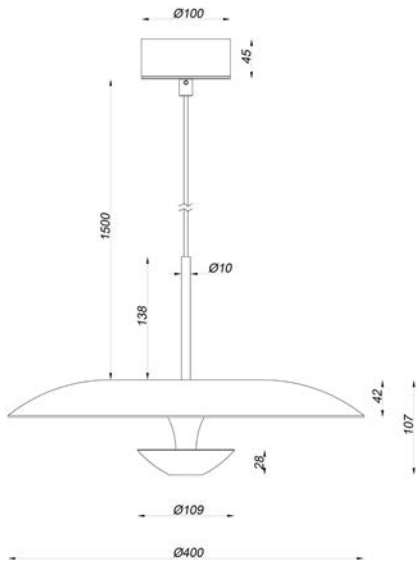

H 170 max. cm - B 40 cm - L 40 cm

- **Type of lamp:** Pendant light
- **Wattage:** 12W - Integrated LED
- **Kelvin:** 2700 Kelvin
- **Lumen:** 310 lumen
- **Material:** Aluminium
- **Colors available:** Black
- **Energy label:** G
- **Operation:** Light switch
- **Dimmable:** Yes