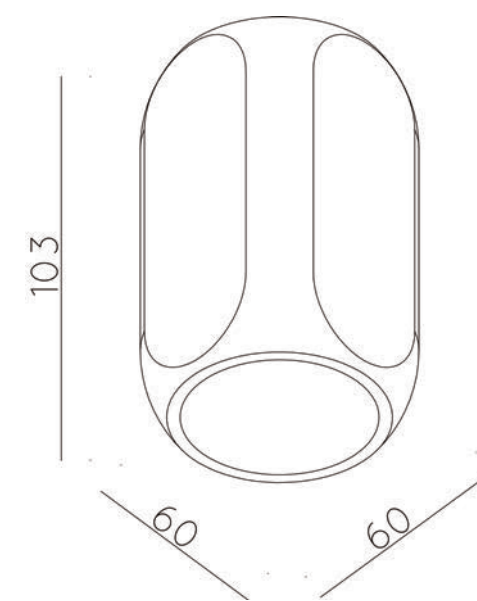

H 10.3 cm - B 6 cm - L 6 cm

Type of lamp:	Flush ceiling light
Wattage:	1x 5W - GU10
Material:	Aluminium
Colors available:	Coffee
Operation:	Light switch
Recom. bulb:	49009/05/30
Dimmable:	Yes