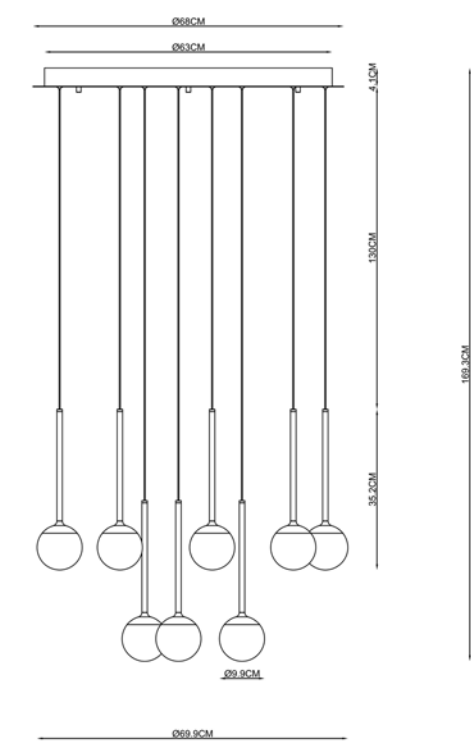

H 169.3 max. cm - B 69.9 cm - L 69.9 cm

- **Type of lamp:** Pendant light
- **Wattage:** 86W - Integrated LED
- **Kelvin:** 2700 Kelvin
- **Lumen:** 4300 lumen
- **Material:** Acrylic
- **Colors available:** Black
- **Energy label:** G
- **Operation:** Light switch
- **Dimmable:** Yes

CALINA

premium
BY LUCIDE