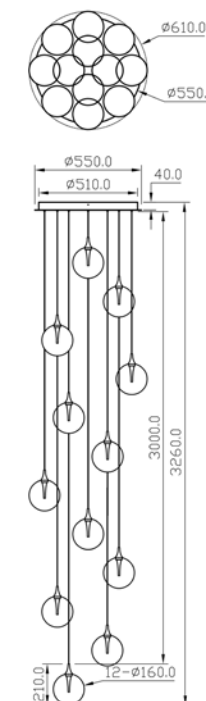

H 326 max. cm - B 61 cm - L 61 cm

Type of lamp:	Pendant light
Wattage:	42W - Integrated LED
Kelvin:	2700 Kelvin
Lumen:	3800 lumen - transparent 3400 lumen - amber
Material:	Glass
Colors available:	Transparent & Amber
Energy label:	F - transparent G - amber
Operation:	Light switch
Dimmable:	Yes