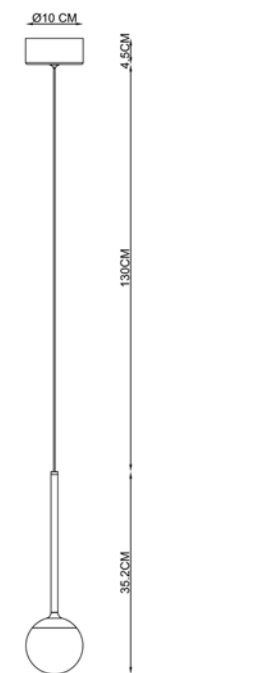

H 150 max. cm - B 40 cm - L 140 cm

Type of lamp:	Pendant light
Wattage:	31W - Integrated LED
Kelvin:	2700 Kelvin
Lumen:	2800 lumen - transparent 2500 lumen - amber
Material:	Glass
Colors available:	Transparent & Amber
Energy label:	F - transparent G - amber
Operation:	Light switch
Dimmable:	Yes

H 326 max. cm - B 61 cm - L 61 cm

Type of lamp:	Pendant light
Wattage:	42W - Integrated LED
Kelvin:	2700 Kelvin
Lumen:	3800 lumen - transparent 3400 lumen - amber
Material:	Glass
Colors available:	Transparent & Amber
Energy label:	F - transparent G - amber
Operation:	Light switch
Dimmable:	Yes

H 17.5 cm - B 16 cm - L 16 cm

Type of lamp:	Table lamp
Wattage:	5W - Integrated LED
Kelvin:	2700 Kelvin
Lumen:	270 lumen - transparent 250 lumen - amber
Material:	Glass
Colors available:	Transparent & Amber
Energy label:	G
Operation:	On-off switch on the cable
Dimmable:	No

H 169.7 max. cm - B 9.9 cm - L 9.9 cm

Type of lamp:	Pendant light
Wattage:	7W - Integrated LED
Kelvin:	2700 Kelvin
Lumen:	660 lumen
Material:	Acrylic
Colors available:	Black
Energy label:	F
Operation:	Light switch
Dimmable:	Yes