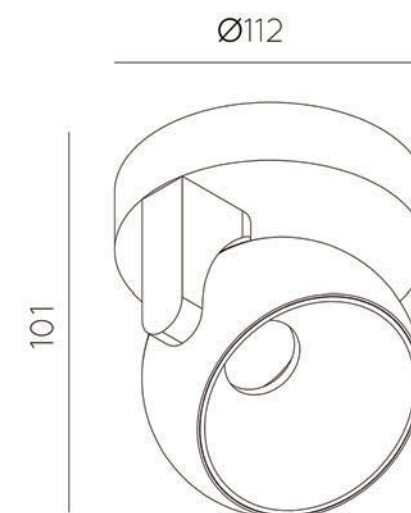

H 10.1 cm - B 11.2 cm - L 11.2 cm

Type of lamp:	Ceiling spotlight
Wattage:	11W - Integrated LED
Kelvin:	3000 Kelvin
Lumen:	920 lumen
Material:	Aluminium
Colors available:	Grey iron & White
Energy label:	F
Operation:	Light switch
Dimmable:	Yes