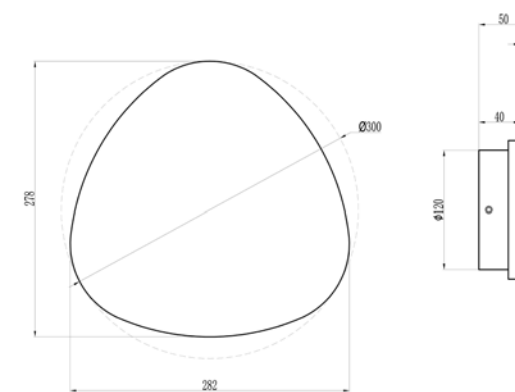

H 5 cm - B 30 cm - L 30 cm

Type of lamp:	Wall light
Wattage:	11W - Integrated LED
Kelvin:	2700 Kelvin
Lumen:	430 lumen
Material:	Ceramics
Colors available:	White
Energy label:	G
Operation:	Light switch
Dimmable:	No