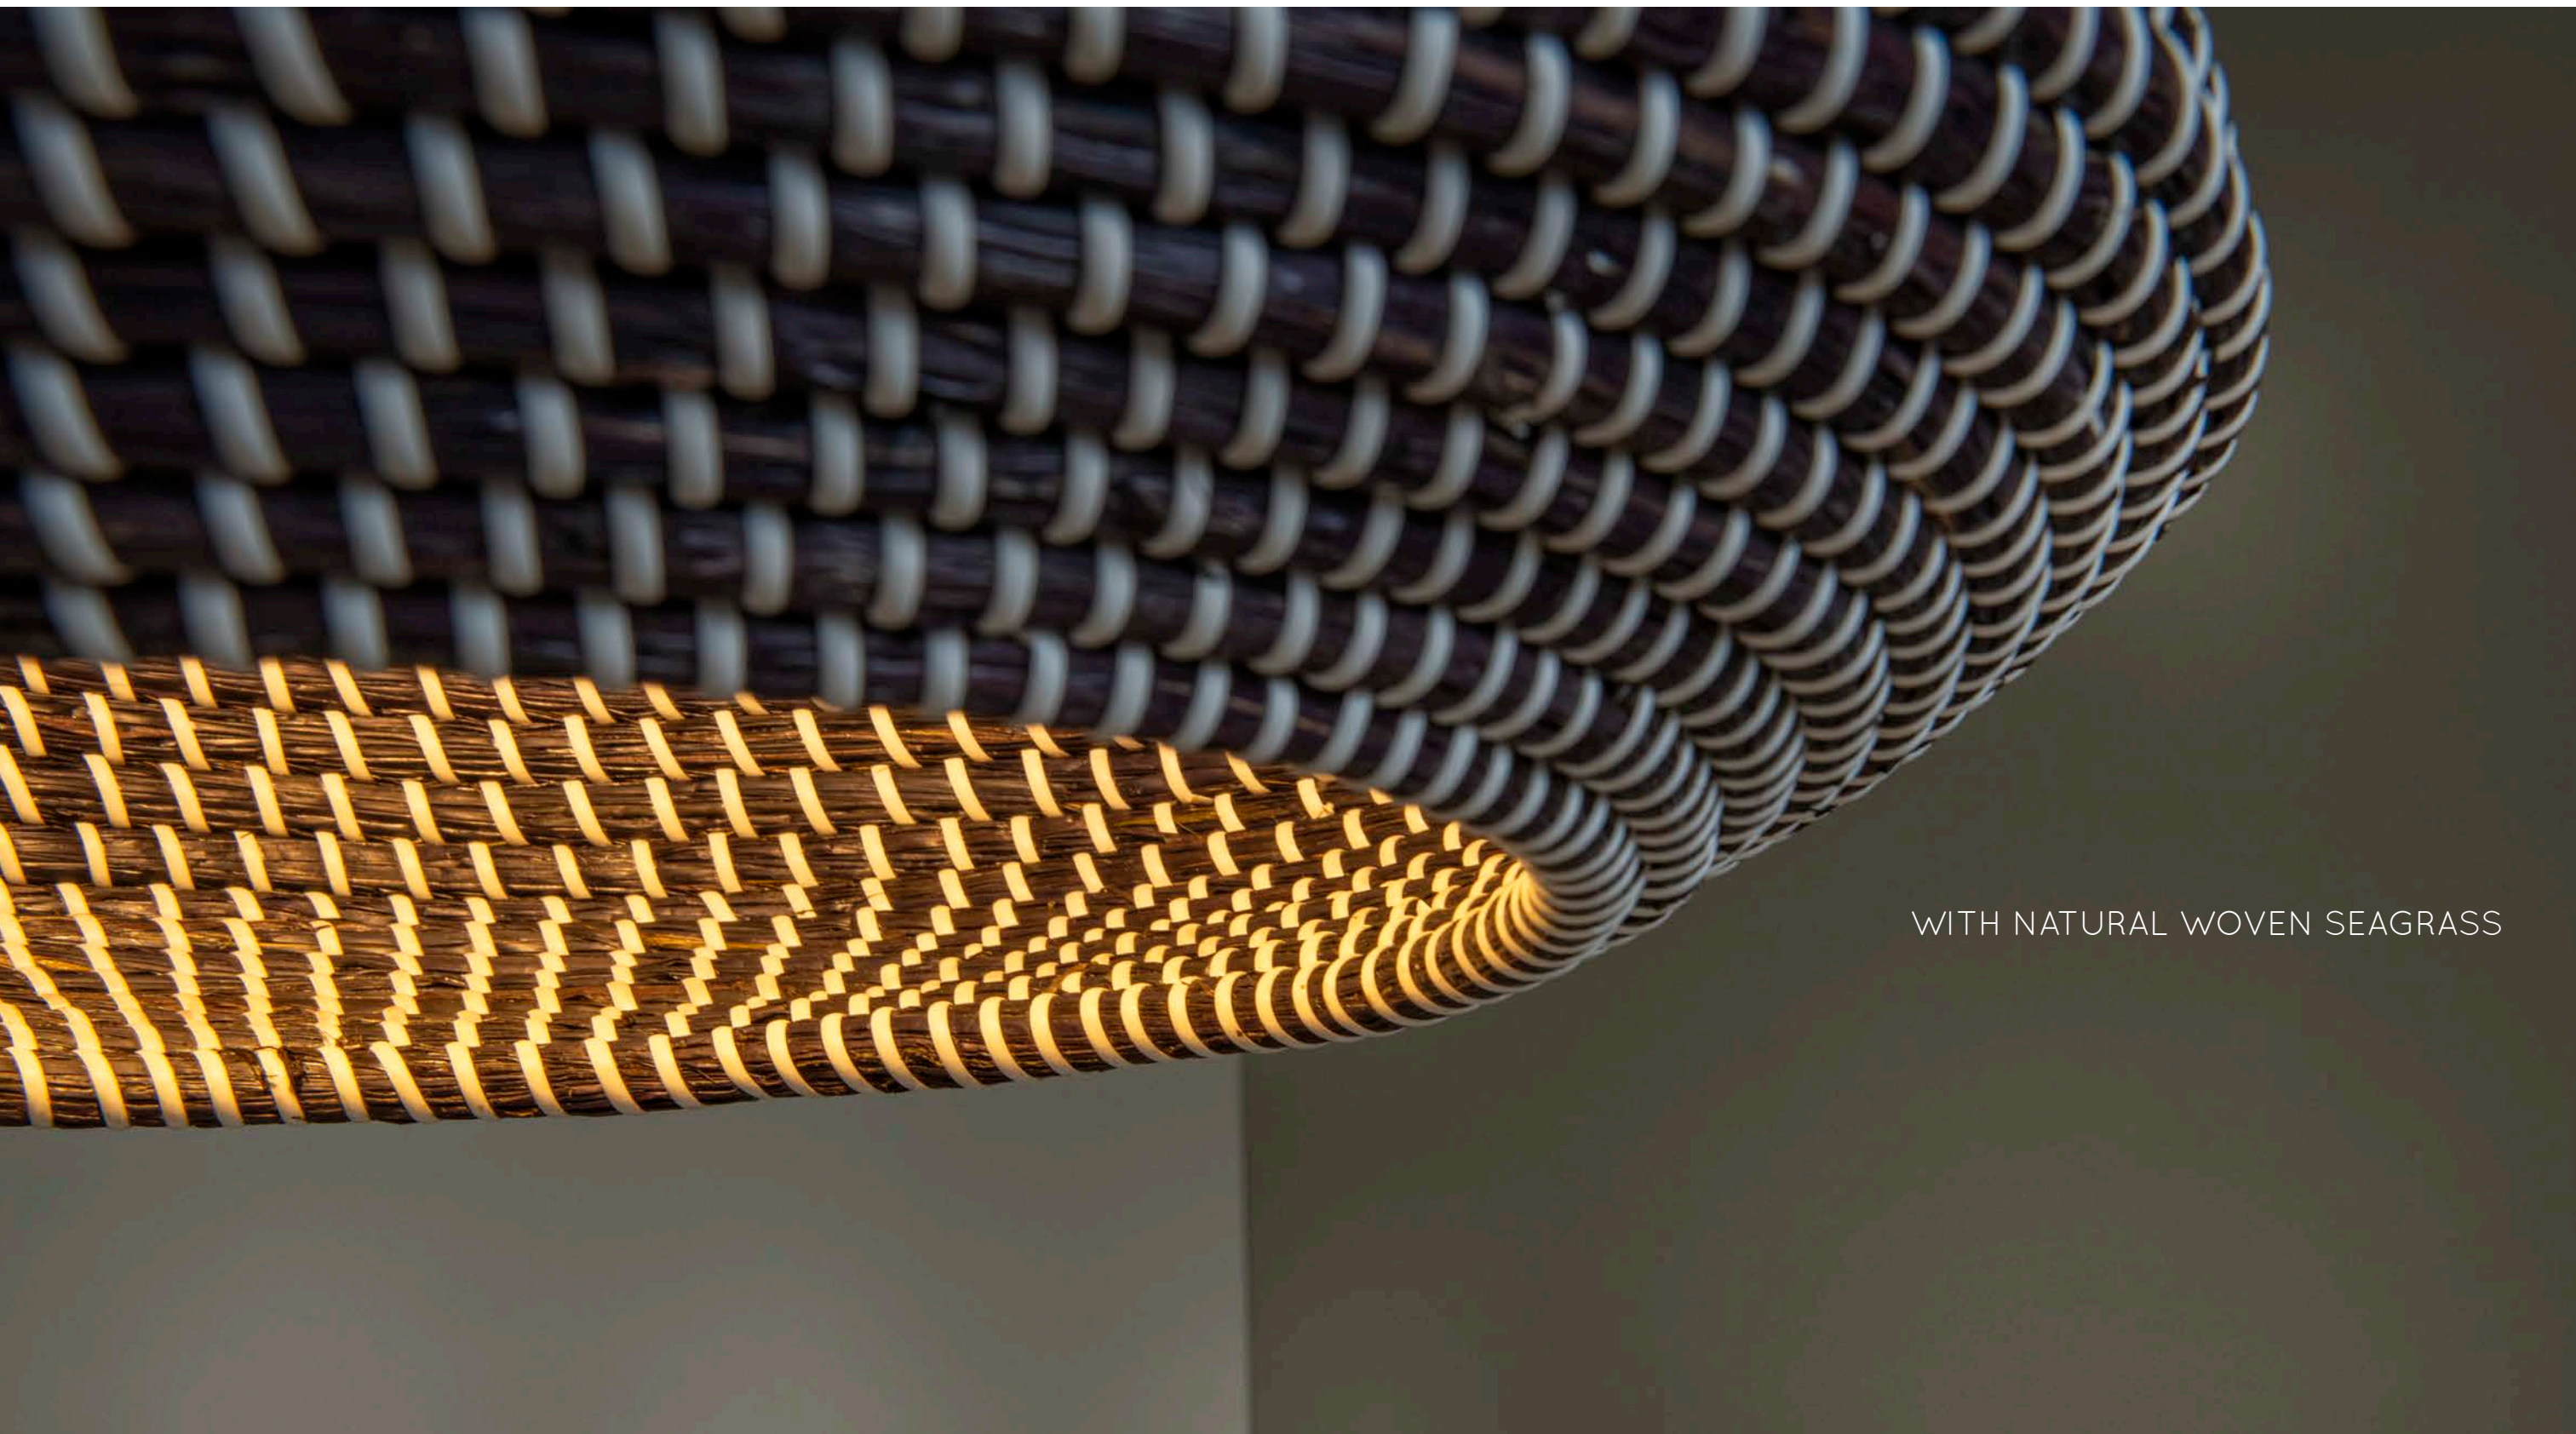

MADUKA

WITH NATURAL WOVEN SEAGRASS