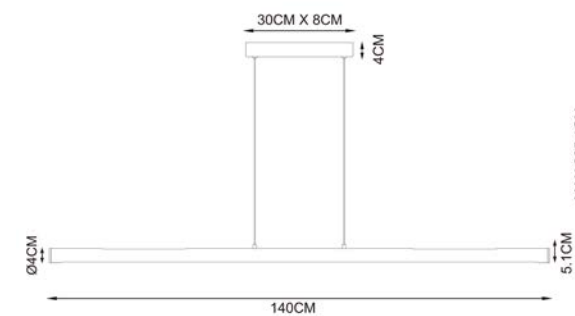

H 236.5 max. cm - B 38 cm - L 38 cm

Type of lamp:	Pendant light
Wattage:	36W - Integrated LED
Kelvin:	2700 / 3300 / 4000 Kelvin
Lumen:	1050 lumen
Material:	Aluminium
Colors available:	Bronze
Energy label:	G
Operation:	Light switch
Dimmable:	Yes
Dim technique:	Correlated Colour Temperature (CCT) via dip switch in the canopy