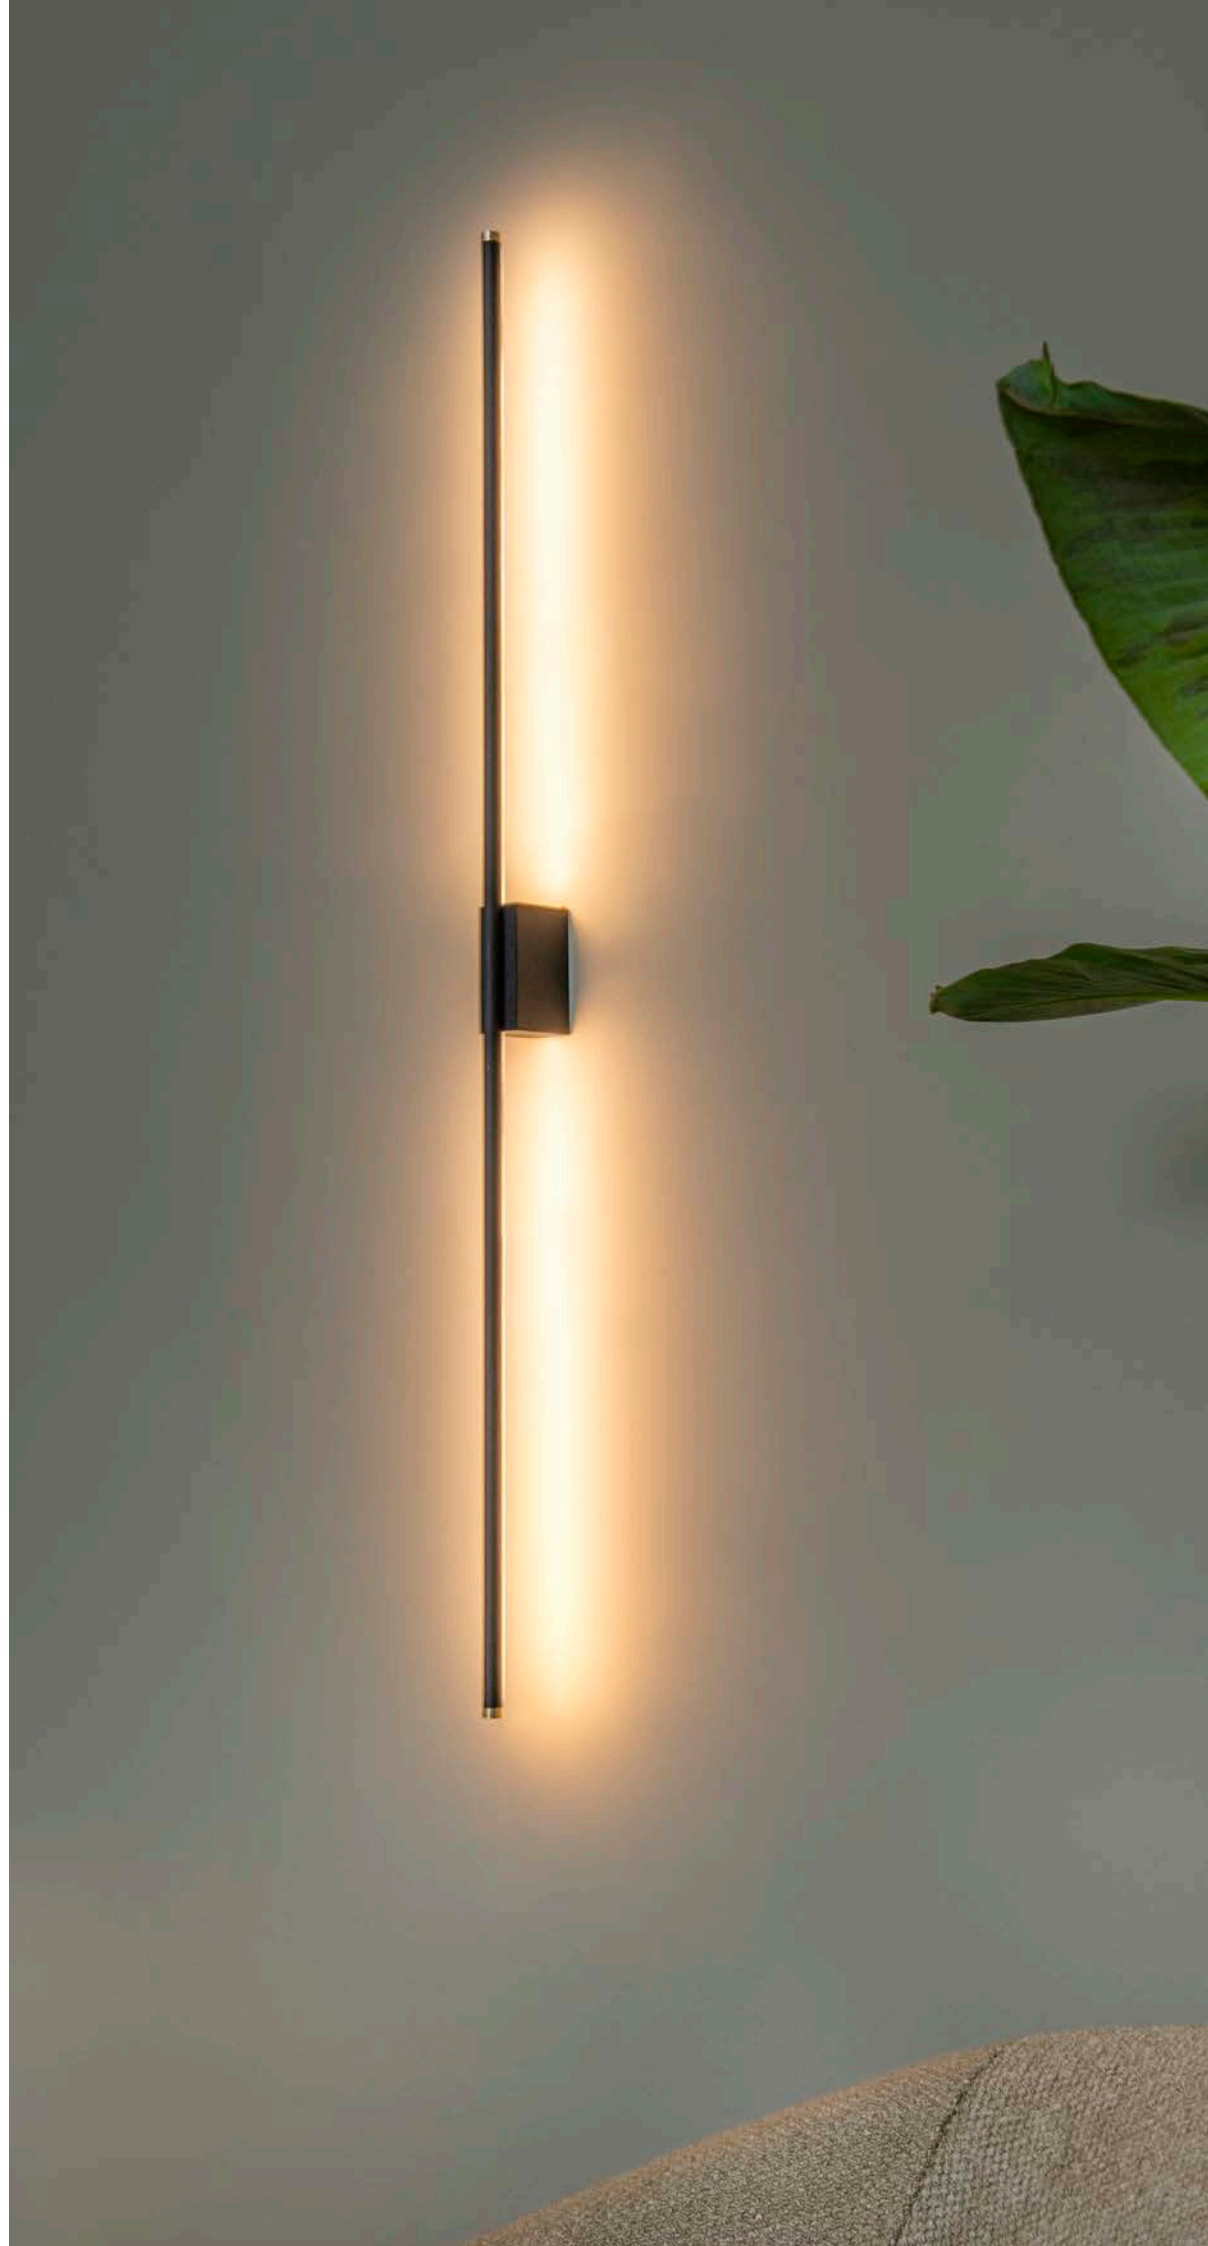

Transparent
13494/29/60

Amber
13494/29/62

The Gisela consists of different clear, glass balls, each of which are adjustable in height. The integrated LED modules are dimmable and spread warm, white light. This timeless, spherical design works well in both classic interiors and modern homes. Whether you hang them at the same height or playfully descending: you will always impress with this elegant pendant light.

CONTROL THE COLOUR TEMPERATURE AND BRIGHTNESS VIA THE HANDWAVE SENSOR

41205/12/30

Marnik, a mysterious name for a mysterious design. This wall light, with a length of 59,1 cm is an eyecatcher in any modern interior. As ambient lighting, or as a lamp above your favorite artwork, thanks to the integrated warm white light. The high-quality Aluminium and classy design are what makes Marnik so special. Change the colour temperature or dim the light via the handwave sensor to create the perfect ambience.

41205/16/30

Marnik, a mysterious name for a mysterious design. This wall light, with a length of 97,5 cm is an eyecatcher in any modern interior. As ambient lighting, or as a lamp above your favorite artwork, thanks to the integrated warm white light. The high-quality Aluminium and classy design are what makes Marnik so special. Change the colour temperature or dim the light via the handwave sensor to create the perfect ambience.