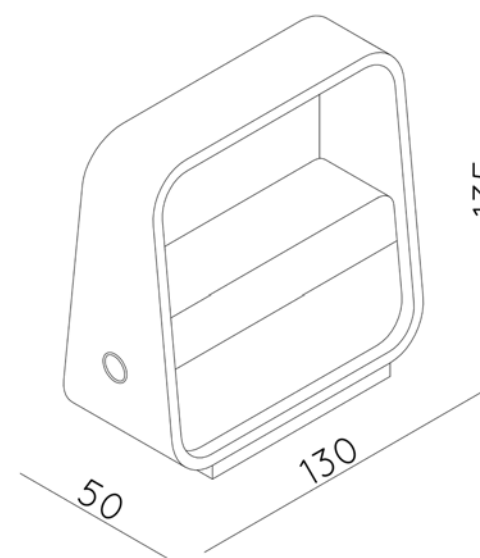

H 5 cm - B 13 cm - L 13 cm

Type of lamp:	Wall light & table lamp
Wattage:	3.7W - Integrated LED
Kelvin:	2700 Kelvin
Lumen:	80 lumen
Material:	Aluminium
Colors available:	Rust Brown
Energy label:	G
Operation:	Touch dimmer on the product
Dimmable:	Yes
Mounting:	With magnetic mounting system for easy installation
Rechargeable:	Yes

premium
BY LUCIDE

SILVI