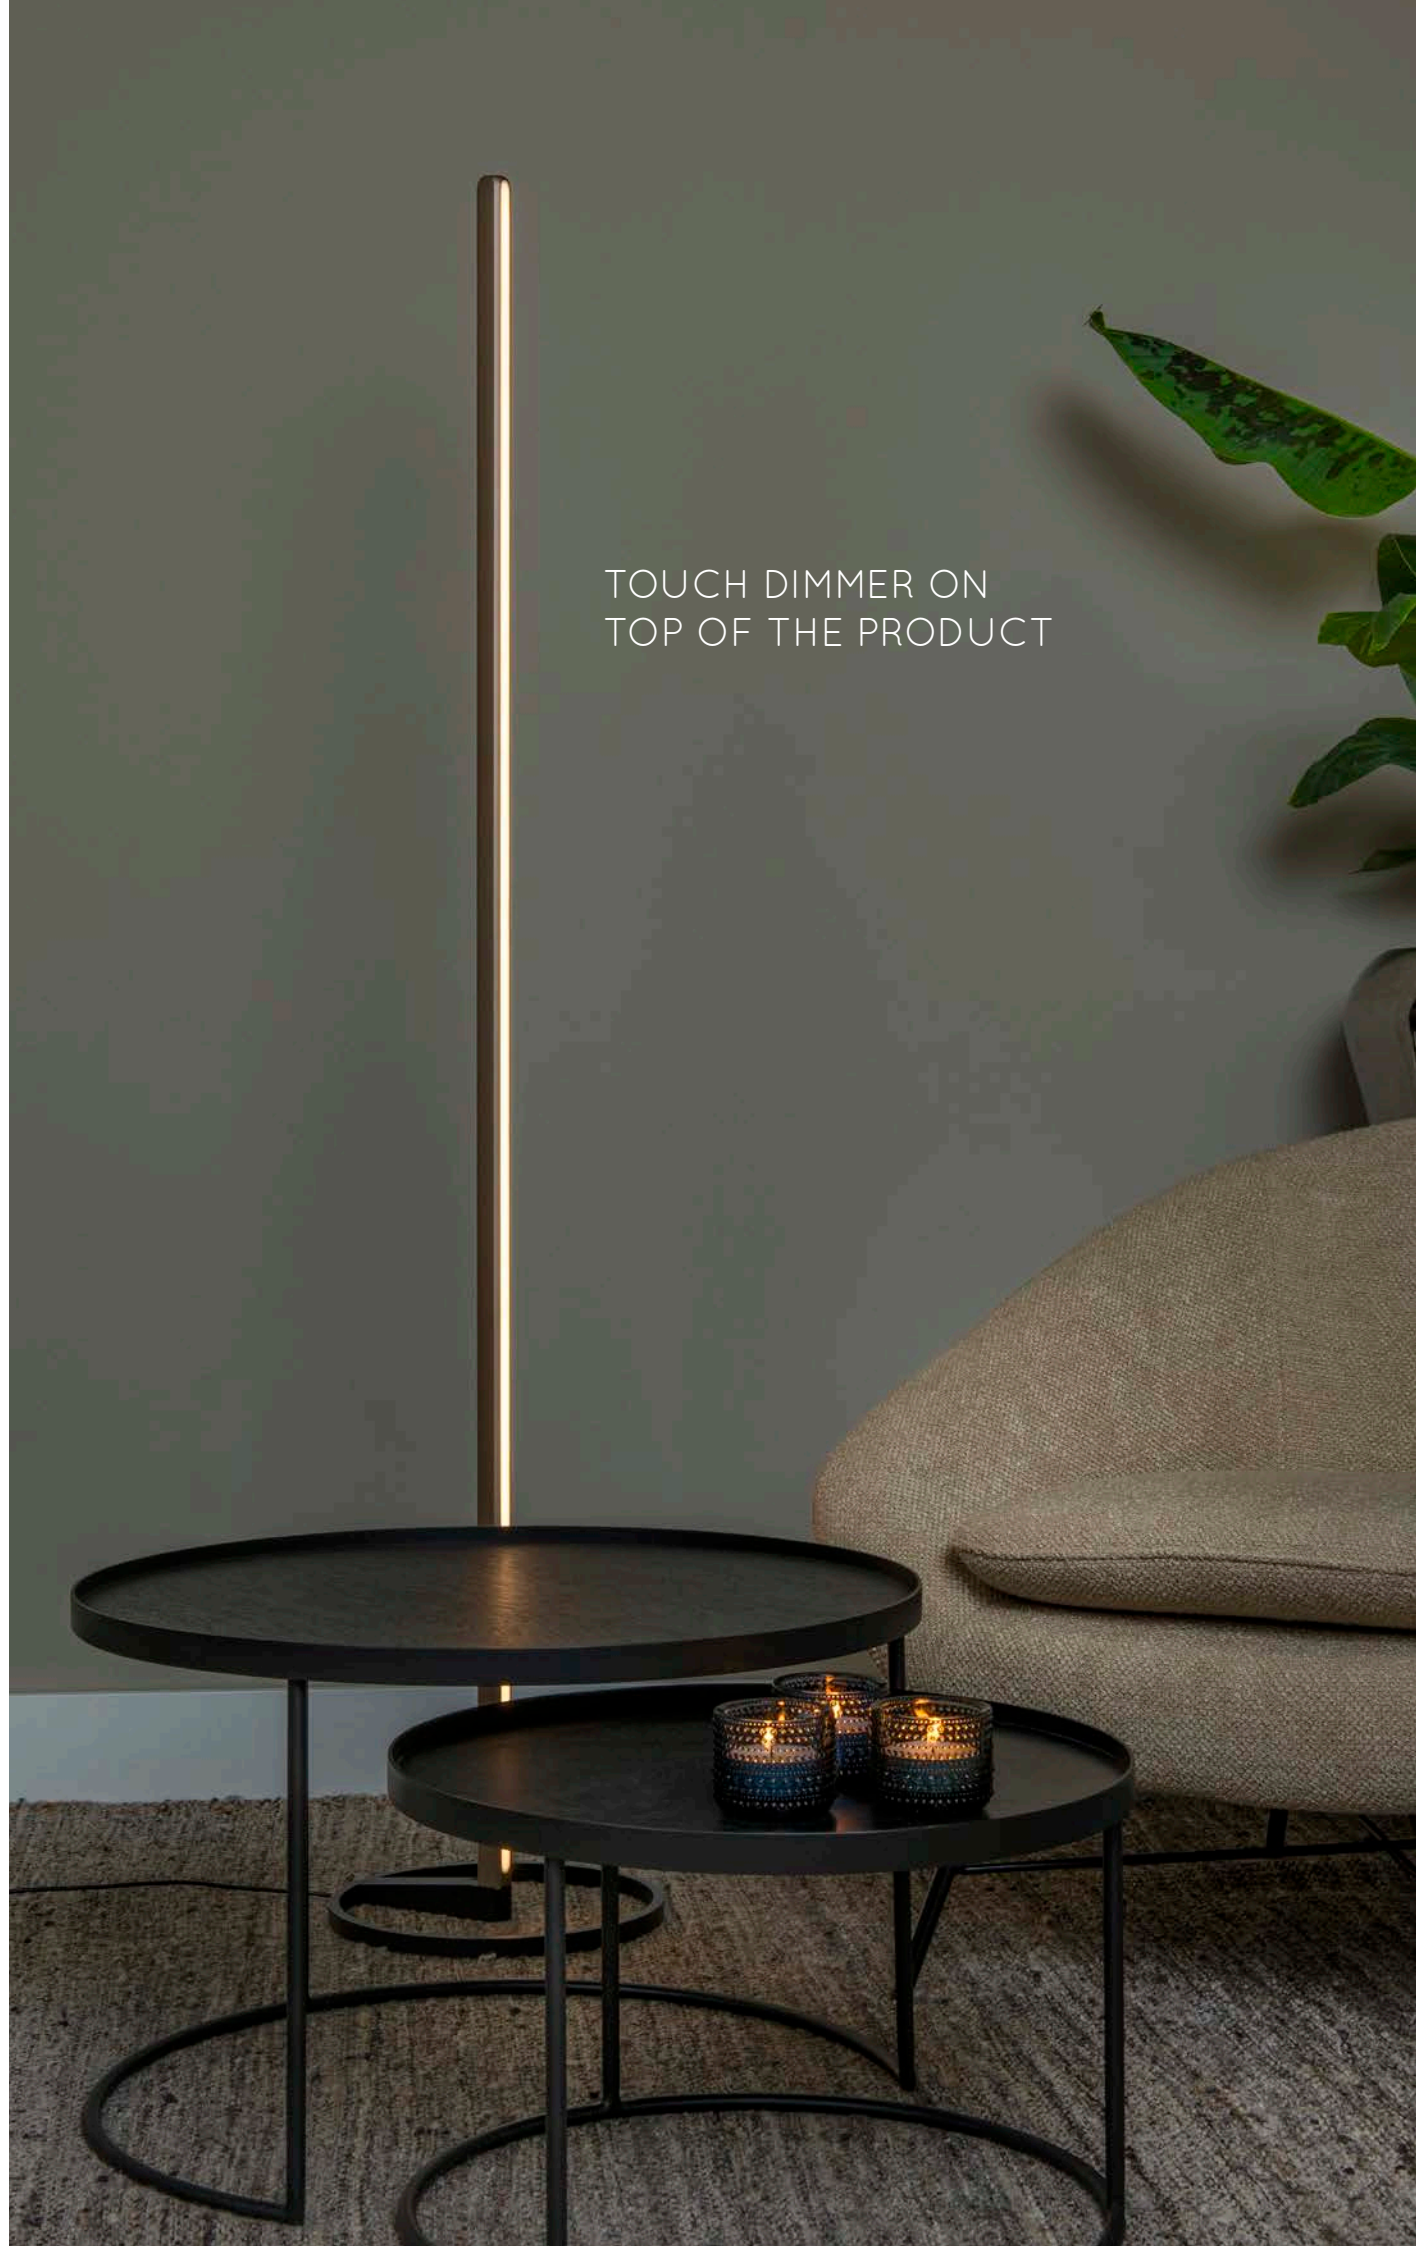

TOUCH DIMMER ON
TOP OF THE PRODUCT

23772/18/96

Braga is hard to describe in just one word: stylish, minimal, timeless, with a touch of the otherworldly. Standing at a discreet height of 155 centimetres, this high-quality aluminium floor lamp will blend effortlessly into any corner of your home. The rounded, compact shade radiates a soft light. Adjusting the brightness is a breeze with the touch sensor discreetly located on the top of the lamp.