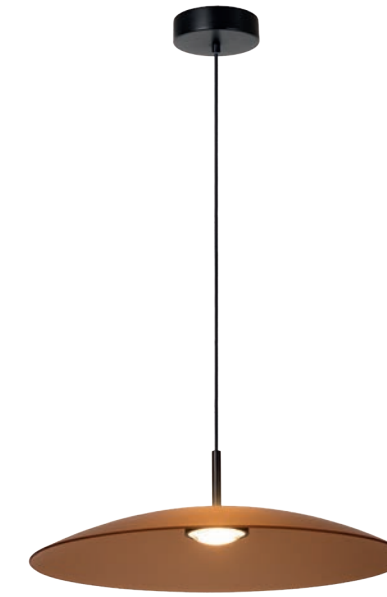

Transparent
13494/11/60

Amber
13494/11/62

The Gisela consists of different clear, glass balls, each of which are adjustable in height. The integrated LED modules are dimmable and spread warm, white light. This timeless, spherical design works well in both classic interiors and modern homes. Whether you hang them at the same height or playfully descending: you will always impress with this elegant pendant light.

CALINA

premium
BY LUCIDE

MENGA

UP AND DOWNLIGHT

Opal
25417/10/61

Amber
25417/10/62

Smoke Grey
25417/10/65

Want to create a magical spectacle in your interior? For Menga, that's never a problem. This original pendant light made of high-quality, satin matt-coloured glass has a built-in lens. This design creates a delineated downward beam of light on the one hand, and a gentle glow upwards on the other. By connecting this versatile lamp to a dimmer, you can also easily adjust the brightness of the warm, white light emanating from the integrated dimmable LED. Also the height is easily adjustable. Menga is a wonderful pendant light which guarantees a unique atmosphere.

Opal
25417/12/61

Amber
25417/12/62

Smoke Grey
25417/12/65

Want to create a magical spectacle in your interior? For Menga, that's never a problem. This original pendant light made of high-quality, satin matt-coloured glass has a built-in lens. This design creates a delineated downward beam of light on the one hand, and a gentle glow upwards on the other. By connecting this versatile lamp to a dimmer, you can also easily adjust the brightness of the warm, white light emanating from the integrated dimmable LED. Also the height is easily adjustable. Menga is a wonderful pendant light which guarantees a unique atmosphere.