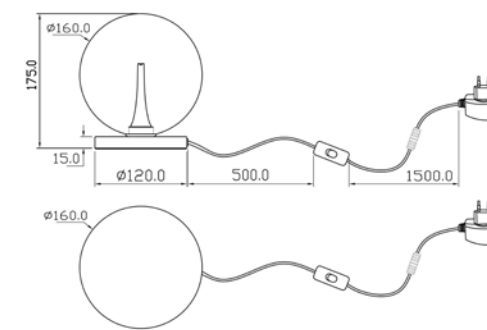

H 17.5 cm - B 16 cm - L 16 cm

Type of lamp:	Table lamp
Wattage:	5W - Integrated LED
Kelvin:	2700 Kelvin
Lumen:	270 lumen - transparent 250 lumen - amber
Material:	Glass
Colors available:	Transparent & Amber
Energy label:	G
Operation:	On-off switch on the cable
Dimmable:	No