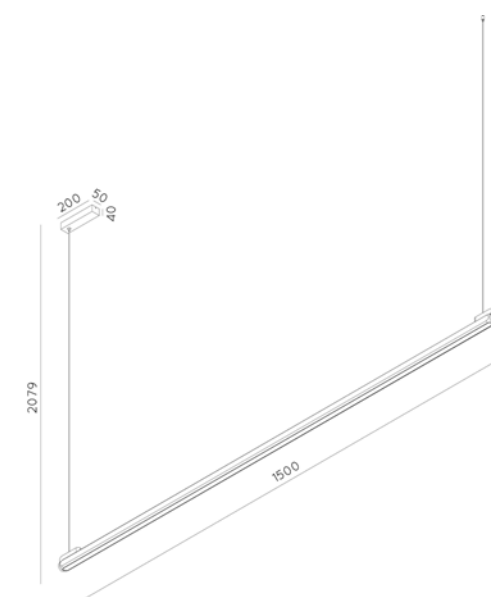

H 207.9 max. cm - B 5 cm - L 150 cm

Type of lamp:	Pendant light
Wattage:	36W - Integrated LED
Kelvin:	2700 / 4000 Kelvin
Lumen:	2450 lumen
Material:	Aluminium
Colors available:	Coffee
Energy label:	G
Operation:	Light switch
Dimmable:	Yes, via handwave sensor
Dim technique:	Correlated Colour Temperature (CCT) switch on the product