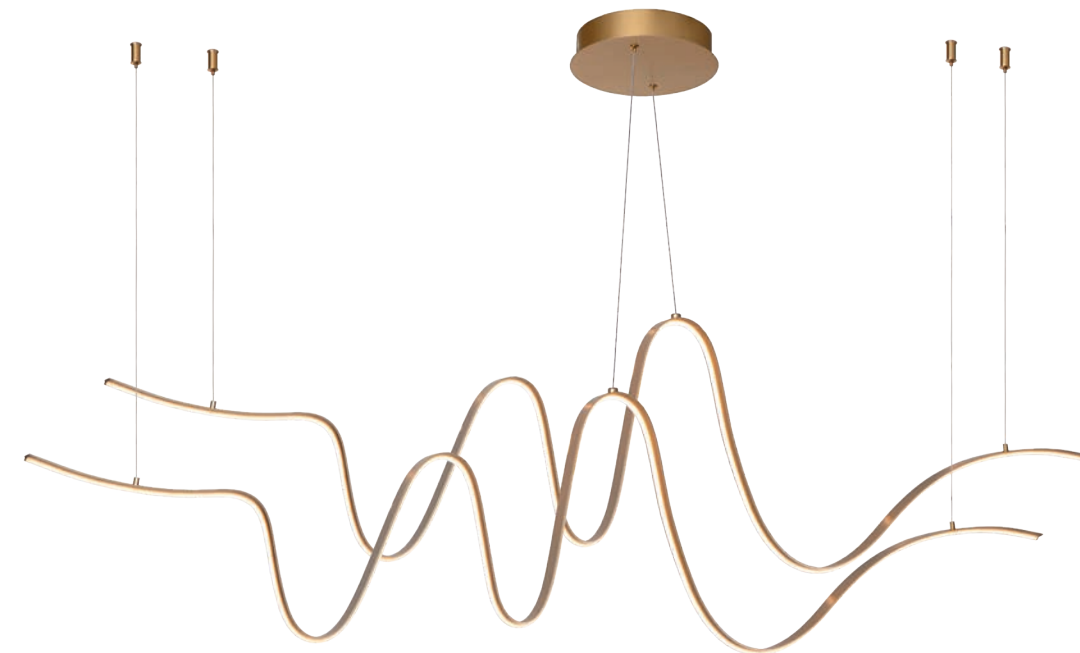

WITH HONEYCOMB
DIFFUSER

24403/36/04

People who love elegance and style are guaranteed to fall for Griffith's charms. This impressive designed pendant light made of high-quality Aluminium not only has an eye-catching design, its versatility and ease of use are remarkable. The tubular pendant light carries an integrated, dimmable LED that you can easily operate via a touch switch. With this switch you can also adjust the desired light color. In addition Griffith is adjustable in height. This allows you to install the pendant light easily. Stylish, user-friendly and effective? That's Griffith.

H 236.5 max. cm - B 38 cm - L 38 cm

Type of lamp:	Pendant light
Wattage:	36W - Integrated LED
Kelvin:	2700 / 3300 / 4000 Kelvin
Lumen:	1050 lumen
Material:	Aluminium
Colors available:	Bronze
Energy label:	G
Operation:	Light switch
Dimmable:	Yes
Dim technique:	Correlated Colour Temperature (CCT) via dip switch in the canopy

LAMBADA

52401/58/02

Two graceful lines dance their way through your interior. Lambada is an original pendant light with playful, organic shapes. The two lines with integrated, dimmable LED radiate a warm, white light that you can easily dim smoothly via the wall switch. You can easily adjust the height of the pendant light. In its unique, exotic way, Lambada casts the ideal light above your dining table, as a showpiece in the entrance hall or as a mood setter in the living room.