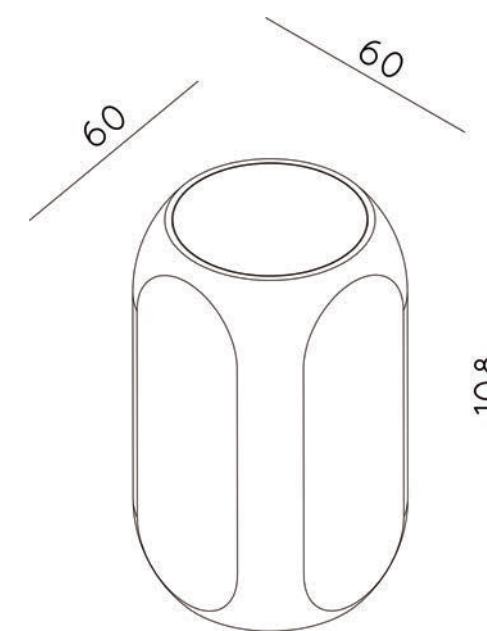

23273/01/96

Looking for classy wall lighting that performs exceptionally? With this premium Braga wall lamp, you can create a luxurious atmosphere in your home in no time. The sleek design of this angular wall lamp is an immediate winner. Braga is made of high-quality aluminium, fitted with a bulb that emits warm, white light, and is easy to connect to a dimmer if desired. Subtle but extremely efficient, Braga spreads a pleasant light in the room. Whether it's for your living room, bedroom or workspace, Braga is always a good choice.