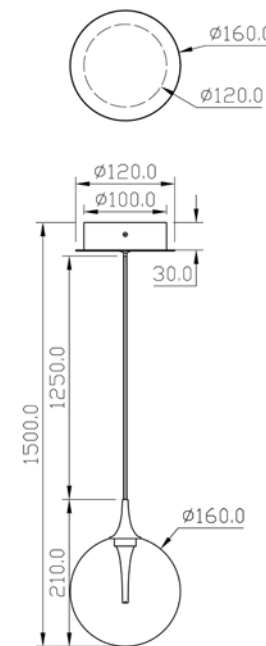

GISELA

Transparent
13494/04/60

Amber
13494/04/62

This glass ball may not show you the future, but it will illuminate your living room, dining room, office or hallway. Gisela is a pendant light that consists of a clear, glass ball which is adjustable in height. The integrated LED module spreads warm, white light. Its timeless, spherical design works well in both classic interiors and modern homes. Install Gisela in series above the dining table or opt for a single piece that attracts attention: you will always impress others with this pendant.

H 150 max. cm - B 16 cm - L 16 cm

Type of lamp:	Pendant light
Wattage:	5W - Integrated LED
Kelvin:	2700 Kelvin
Lumen:	290 lumen - transparent 270 lumen - amber
Material:	Glass
Colors available:	Transparent & Amber
Energy label:	G
Operation:	Light switch
Dimmable:	No

H 150 max. cm - B 36 cm - L 36 cm

Type of lamp:	Pendant light
Wattage:	13W - Integrated LED
Kelvin:	2700 Kelvin
Lumen:	1050 lumen - transparent 950 lumen - amber
Material:	Glass
Colors available:	Transparent & Amber
Energy label:	G
Operation:	Light switch
Dimmable:	Yes

H 150 max. cm - B 48 cm - L 48 cm

Type of lamp:	Pendant light
Wattage	19W - Integrated LED
Kelvin:	2700 Kelvin
Lumen:	1650 lumen - transparent 1500 lumen - amber
Material:	Glass
Colors available:	Transparent & Amber
Energy label:	F - transparent G - amber
Operation:	Light switch
Dimmable:	Yes