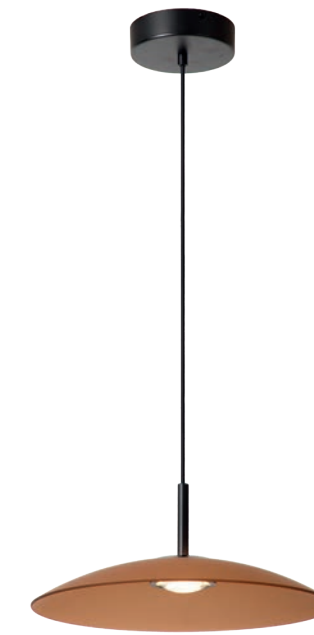

24404/84/30

The Calina pendant light is a striking feature. The high-quality acrylic with its beautiful opal colour. Calina boldly takes centre stage in your home. The warm white light radiates outwards to bring the ultimate level of homeliness to your bedroom, lounge or dining room. The matt gold detailing adds a touch of style to this pendant light. Connect the pendant light to an external dimmer and brighten any room to your liking. Make a statement with Calina.

CALINA

premium
BY LUCIDE

MENGA

UP AND DOWNLIGHT

Opal
25417/10/61

Amber
25417/10/62

Smoke Grey
25417/10/65

Want to create a magical spectacle in your interior? For Menga, that's never a problem. This original pendant light made of high-quality, satin matt-coloured glass has a built-in lens. This design creates a delineated downward beam of light on the one hand, and a gentle glow upwards on the other. By connecting this versatile lamp to a dimmer, you can also easily adjust the brightness of the warm, white light emanating from the integrated dimmable LED. Also the height is easily adjustable. Menga is a wonderful pendant light which guarantees a unique atmosphere.

Opal
25417/12/61

Amber
25417/12/62

Smoke Grey
25417/12/65

Want to create a magical spectacle in your interior? For Menga, that's never a problem. This original pendant light made of high-quality, satin matt-coloured glass has a built-in lens. This design creates a delineated downward beam of light on the one hand, and a gentle glow upwards on the other. By connecting this versatile lamp to a dimmer, you can also easily adjust the brightness of the warm, white light emanating from the integrated dimmable LED. Also the height is easily adjustable. Menga is a wonderful pendant light which guarantees a unique atmosphere.