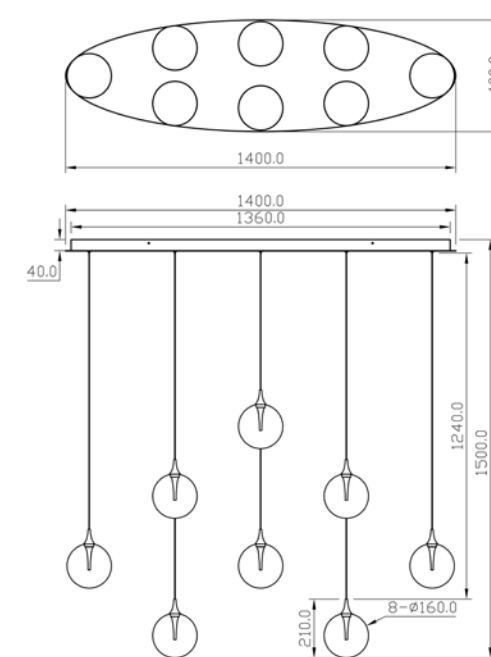

H 150 max. cm - B 16 cm - L 16 cm

Type of lamp:	Pendant light
Wattage:	5W - Integrated LED
Kelvin:	2700 Kelvin
Lumen:	290 lumen - transparent 270 lumen - amber
Material:	Glass
Colors available:	Transparent & Amber
Energy label:	G
Operation:	Light switch
Dimmable:	No

H 150 max. cm - B 36 cm - L 36 cm

Type of lamp:	Pendant light
Wattage:	13W - Integrated LED
Kelvin:	2700 Kelvin
Lumen:	1050 lumen - transparent 950 lumen - amber
Material:	Glass
Colors available:	Transparent & Amber
Energy label:	G
Operation:	Light switch
Dimmable:	Yes

H 150 max. cm - B 48 cm - L 48 cm

Type of lamp:	Pendant light
Wattage	19W - Integrated LED
Kelvin:	2700 Kelvin
Lumen:	1650 lumen - transparent 1500 lumen - amber
Material:	Glass
Colors available:	Transparent & Amber
Energy label:	F - transparent G - amber
Operation:	Light switch
Dimmable:	Yes

H 150 max. cm - B 40 cm - L 140 cm

Type of lamp:	Pendant light
Wattage:	31W - Integrated LED
Kelvin:	2700 Kelvin
Lumen:	2800 lumen - transparent 2500 lumen - amber
Material:	Glass
Colors available:	Transparent & Amber
Energy label:	F - transparent G - amber
Operation:	Light switch
Dimmable:	Yes