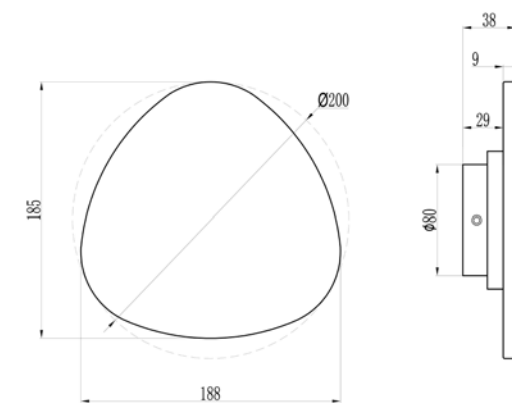

H 3.8 cm - B 20 cm - L 20 cm

Type of lamp:	Wall light
Wattage:	6W - Integrated LED
Kelvin:	2700 Kelvin
Lumen:	280 lumen
Material:	Ceramics
Colors available:	White
Energy label:	G
Operation:	Light switch
Dimmable:	No