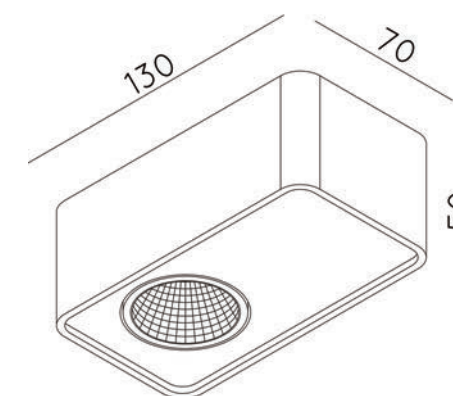

H 5 cm - B 7 cm - L 13 cm

Type of lamp:	Ceiling spotlight
Wattage:	1x 6W - Integrated LED
Kelvin:	2700 Kelvin
Lumen:	420 lumen
Material:	Aluminium
Colors available:	White
Energy label:	G
Operation:	Light switch
Dimmable:	Yes