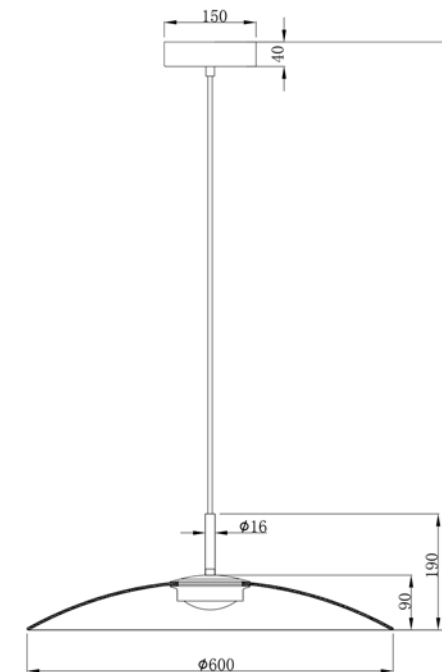

H 169.3 max. cm - B 38.2 cm - L 143.2 cm

Type of lamp:	Pendant light
Wattage:	86W - Integrated LED
Kelvin:	2700 Kelvin
Lumen:	4300 lumen
Material:	Acrylic
Colors available:	Black
Energy label:	G
Operation:	Light switch
Dimmable:	Yes

H 169.3 max. cm - B 69.9 cm - L 69.9 cm

- Type of lamp:** Pendant light
- Wattage:** 86W - Integrated LED
- Kelvin:** 2700 Kelvin
- Lumen:** 4300 lumen
- Material:** Acrylic
- Colors available:** Black
- Energy label:** G
- Operation:** Light switch
- Dimmable:** Yes

H 150 max. cm - B 40 cm - L 40 cm

Type of lamp:	Pendant light
Wattage	11W - Integrated LED
Kelvin:	2700 Kelvin
Lumen:	360 lumen
Material:	Glass
Colors available:	Opal, Amber & Smoke Grey
Energy label:	G
Operation:	Light switch
Dimmable:	Yes

H 150 max. cm - B 60 cm - L 60 cm

- Type of lamp:** Pendant light
- Wattage:** 18.6W - Integrated LED
- Kelvin:** 2700 Kelvin
- Lumen:** 500 lumen
- Material:** Glass
- Colors available:** Opal, Amber & Smoke Grey
- Energy label:** G
- Operation:** Light switch
- Dimmable:** Yes