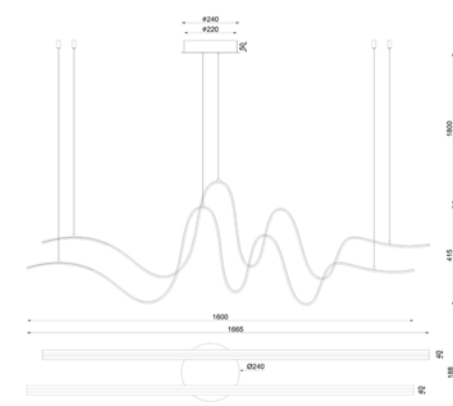

H 220 max. cm - B 24 cm - L 160 cm

- **Type of lamp:** Pendant light
- **Wattage:** 55W - Integrated LED
- **Kelvin:** 2700 Kelvin
- **Lumen:** 4850 lumen
- **Material:** Aluminium
- **Colors available:** Matt Gold / Brass
- **Energy label:** F
- **Operation:** Light switch
- **Dimmable:** Yes