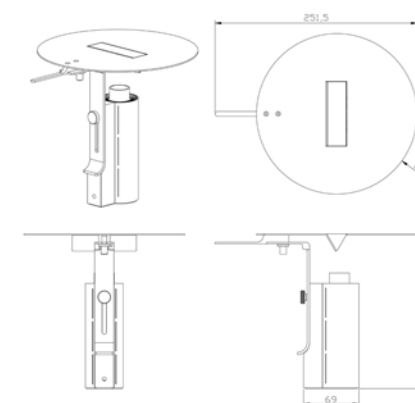

H 5 cm - B 13 cm - L 13 cm

Type of lamp:	Wall light & table lamp
Wattage:	3.7W - Integrated LED
Kelvin:	2700 Kelvin
Lumen:	80 lumen
Material:	Aluminium
Colors available:	Rust Brown
Energy label:	G
Operation:	Touch dimmer on the product
Dimmable:	Yes
Mounting:	With magnetic mounting system for easy installation
Rechargeable:	Yes

H 19.5 cm - B 20 cm - L 25.2 cm

- Type of lamp:** Table lamp
- Wattage:** 7W - Integrated LED
- Kelvin:** 2700 Kelvin
- Lumen:** 820 lumen
- Material:** Aluminium
- Colors available:** Matt Gold / Brass
- Energy label:** E
- Operation:** On-off switch on the cable
- Dimmable:** No