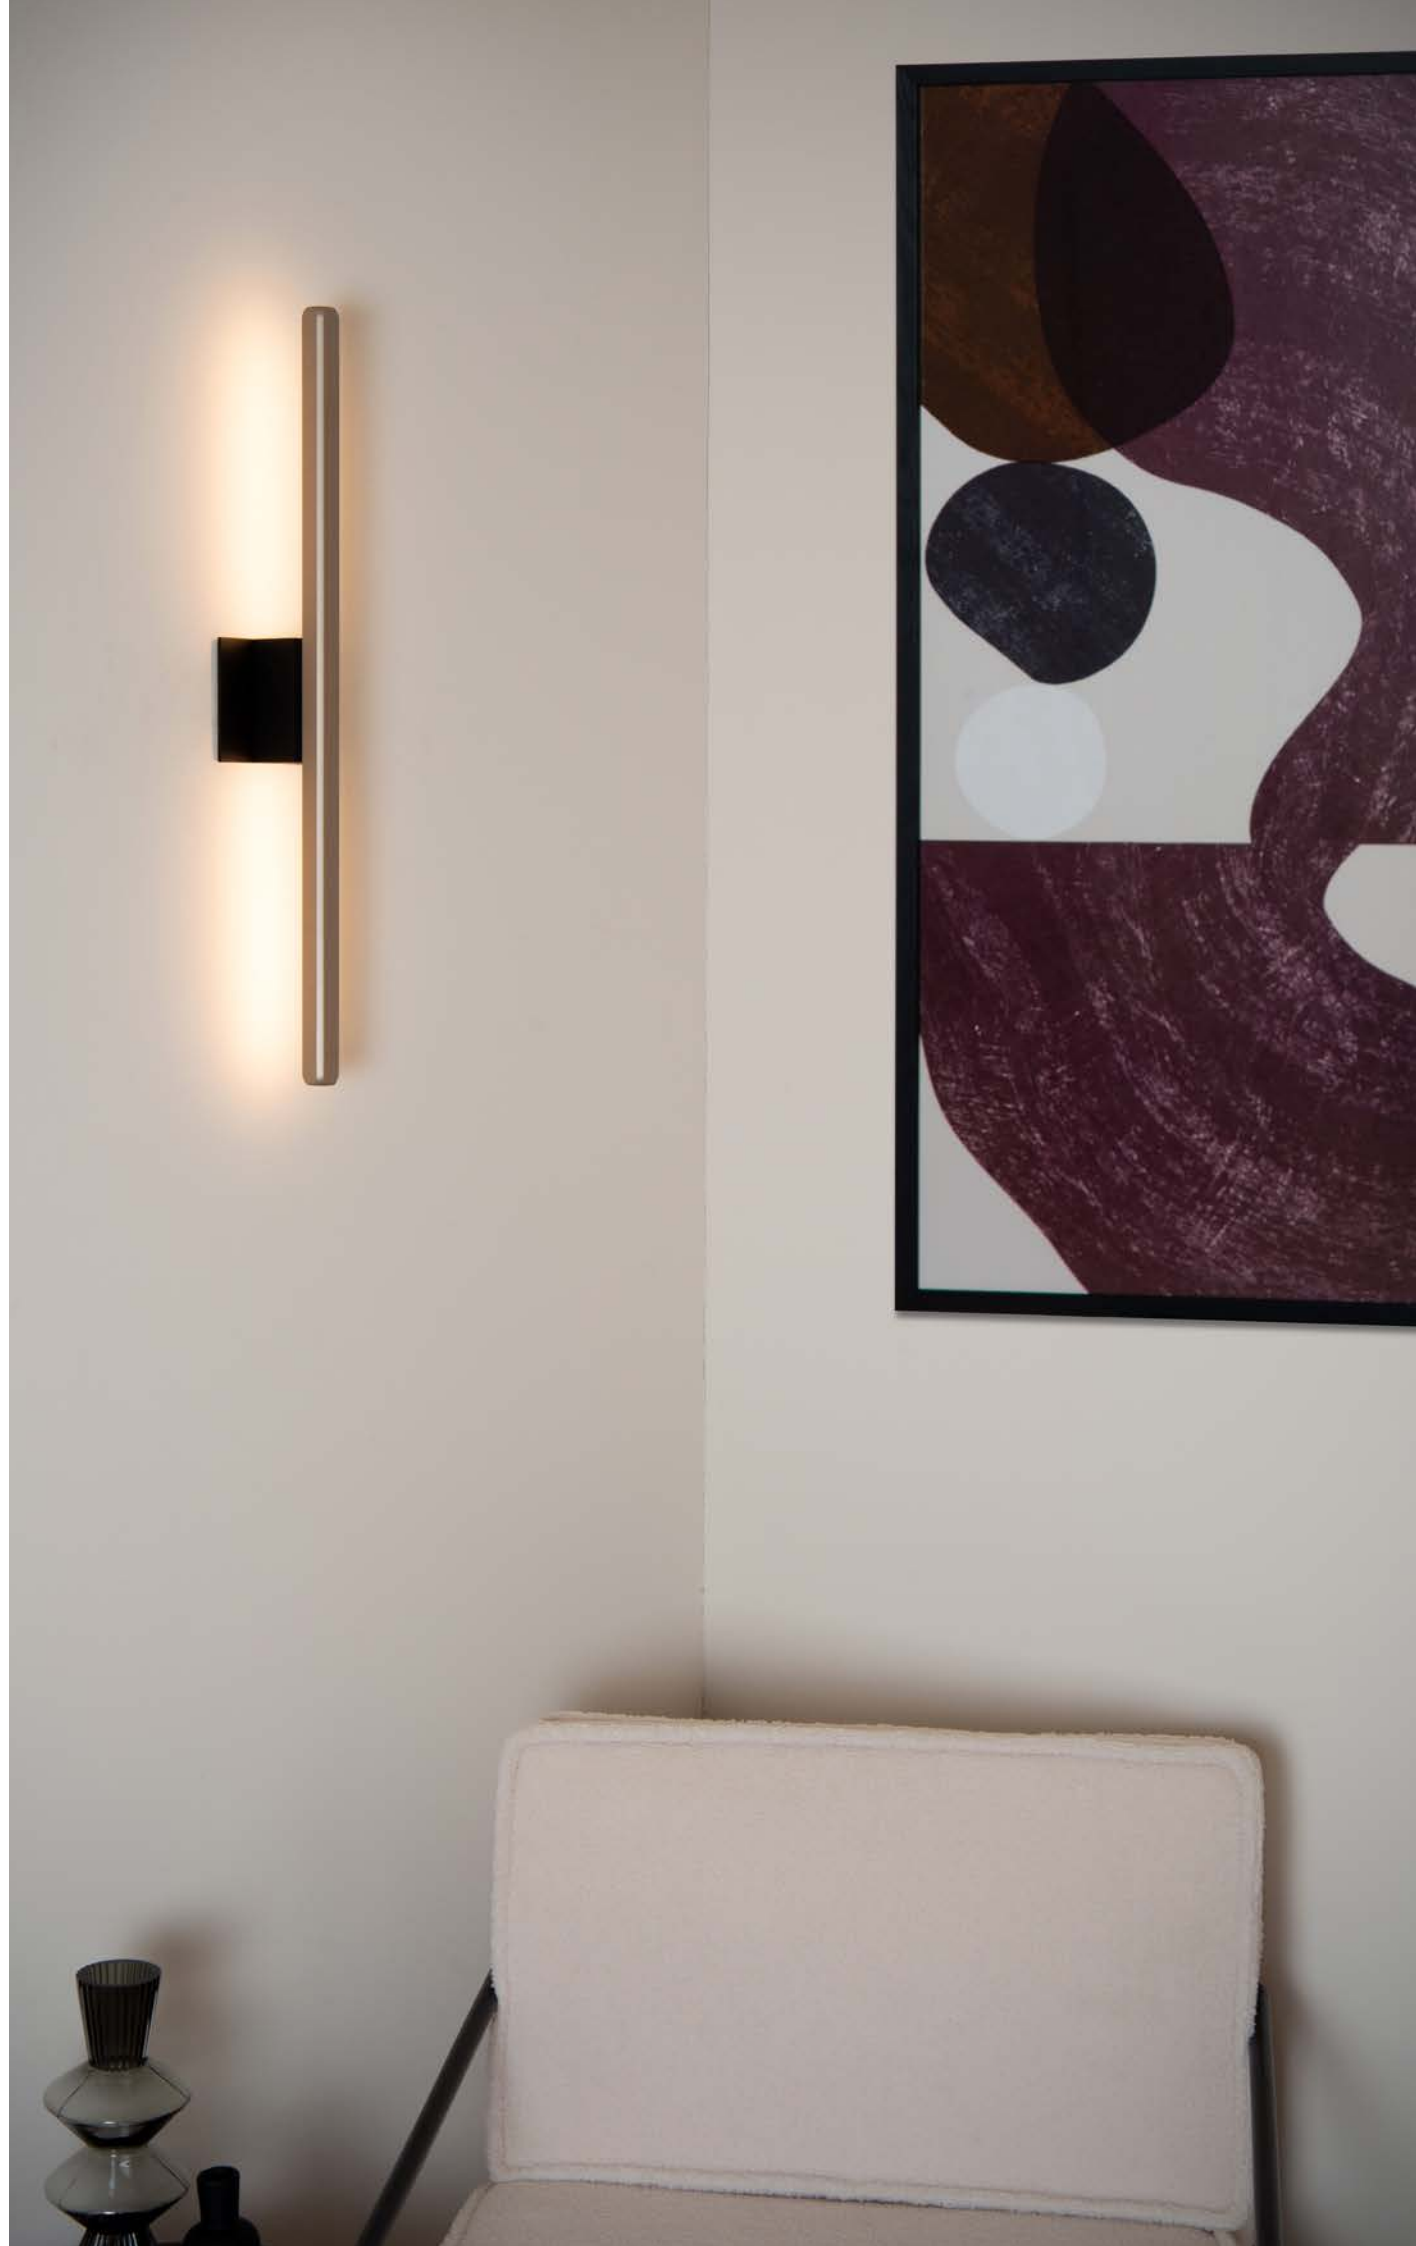

Looking for classy wall lighting that performs exceptionally? With this premium Braga wall lamp, you can create a luxurious atmosphere in your home in no time. The sleek design of this angular wall lamp is an immediate winner. Braga is made of high-quality aluminium, fitted with a bulb that emits warm, white light, and is easy to connect to a dimmer if desired. Subtle but extremely efficient, Braga spreads a pleasant light in the room. Whether it's for your living room, bedroom or workspace, Braga is always a good choice.

H 10.8 cm - B 6 cm - L 6 cm

Type of lamp:	Wall light
Wattage:	1x 5W - GU10
Material:	Aluminium
Colors available:	Coffee
Operation:	Light switch
Recom. bulb:	49009/05/30
Dimmable:	Yes

IP20

BRAGA

premium
BY LUCIDE