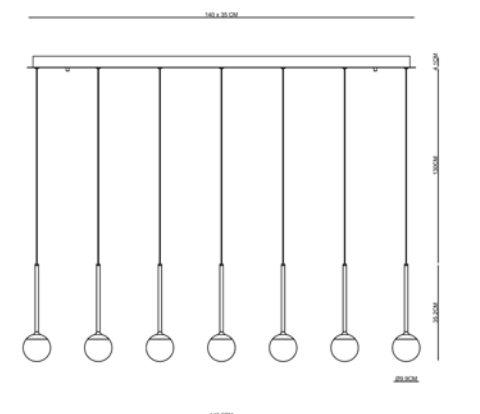

H 169.3 max. cm - B 38.2 cm - L 143.2 cm

Type of lamp:	Pendant light
Wattage:	86W - Integrated LED
Kelvin:	2700 Kelvin
Lumen:	4300 lumen
Material:	Acrylic
Colors available:	Black
Energy label:	G
Operation:	Light switch
Dimmable:	Yes