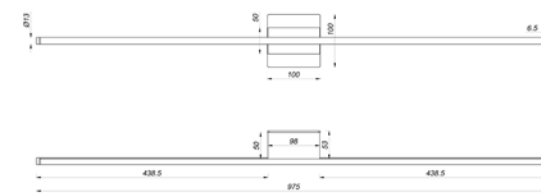

H 5 cm - B 10 cm - L 97.5 cm

Type of lamp:	Wall light
Wattage:	25W - Integrated LED
Kelvin:	2700 / 3300 / 4000 Kelvin
Lumen:	930 lumen
Material:	Aluminium
Colors available:	Black
Energy label:	G
Operation:	Light switch
Dimmable:	Yes, via handwave sensor
Dim technique:	Correlated Colour Temperature (CCT) via handwave sensor