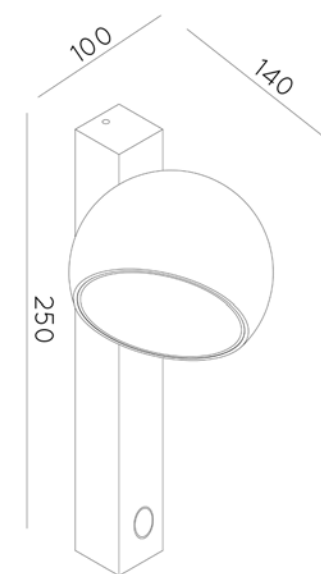

H 10.1 cm - B 11.2 cm - L 11.2 cm

Type of lamp:	Ceiling spotlight
Wattage:	11W - Integrated LED
Kelvin:	3000 Kelvin
Lumen:	920 lumen
Material:	Aluminium
Colors available:	Grey iron & White
Energy label:	F
Operation:	Light switch
Dimmable:	Yes

H 25 cm - B 10 cm - L 14 cm

Type of lamp:	Wall light
Wattage:	11W - Integrated LED
Kelvin:	2700 Kelvin
Lumen:	920 lumen
Material:	Aluminium
Colors available:	Grey iron & White
Energy label:	F
Operation:	Touch dimmer on the product
Dimmable:	Yes

H 3.8 cm - B 20 cm - L 20 cm

Type of lamp:	Wall light
Wattage:	6W - Integrated LED
Kelvin:	2700 Kelvin
Lumen:	280 lumen
Material:	Ceramics
Colors available:	White
Energy label:	G
Operation:	Light switch
Dimmable:	No