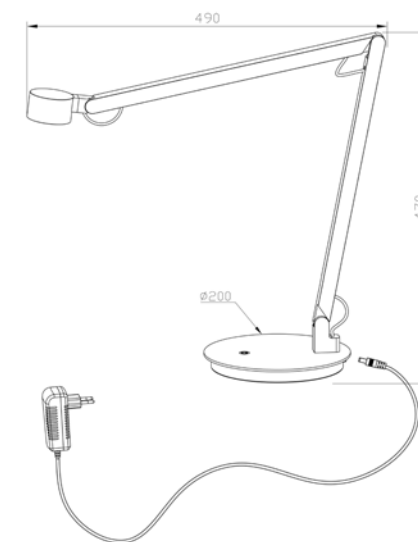

H 26.2 cm - B 15.3 cm - L 23.5 cm

Type of lamp:	Wall light
Wattage:	6W - Integrated LED
Kelvin:	3000 Kelvin
Lumen:	580 lumen
Material:	Polymer
Colors available:	Black & Terracotta
Energy label:	F
Operation:	Light switch
Dimmable:	Yes

OGDEN

WITH TOUCH DIMMER
ON THE PRODUCT

Black
56505/06/30

Red
56505/06/32

Sleek, functional and aesthetic. That's Ogden in a nutshell. The table lamp does exactly what it's good at: giving you a clear view of the tasks on your desk. This lamp is adjustable in height and can be easily operated by the touch switch on the base. The practical lamp uses integrated LED that spreads warm, white light. Day or night, early or late, Ogden gets the job done.

H 47 cm - B 20 cm - L 49 cm

Type of lamp:	Table lamp
Wattage:	7W - Integrated LED
Kelvin:	3000 Kelvin
Lumen:	480 lumen
Material:	Aluminium
Colors available:	Black & Red
Energy label:	G
Operation:	Touch switch on the product
Dimmable:	Yes