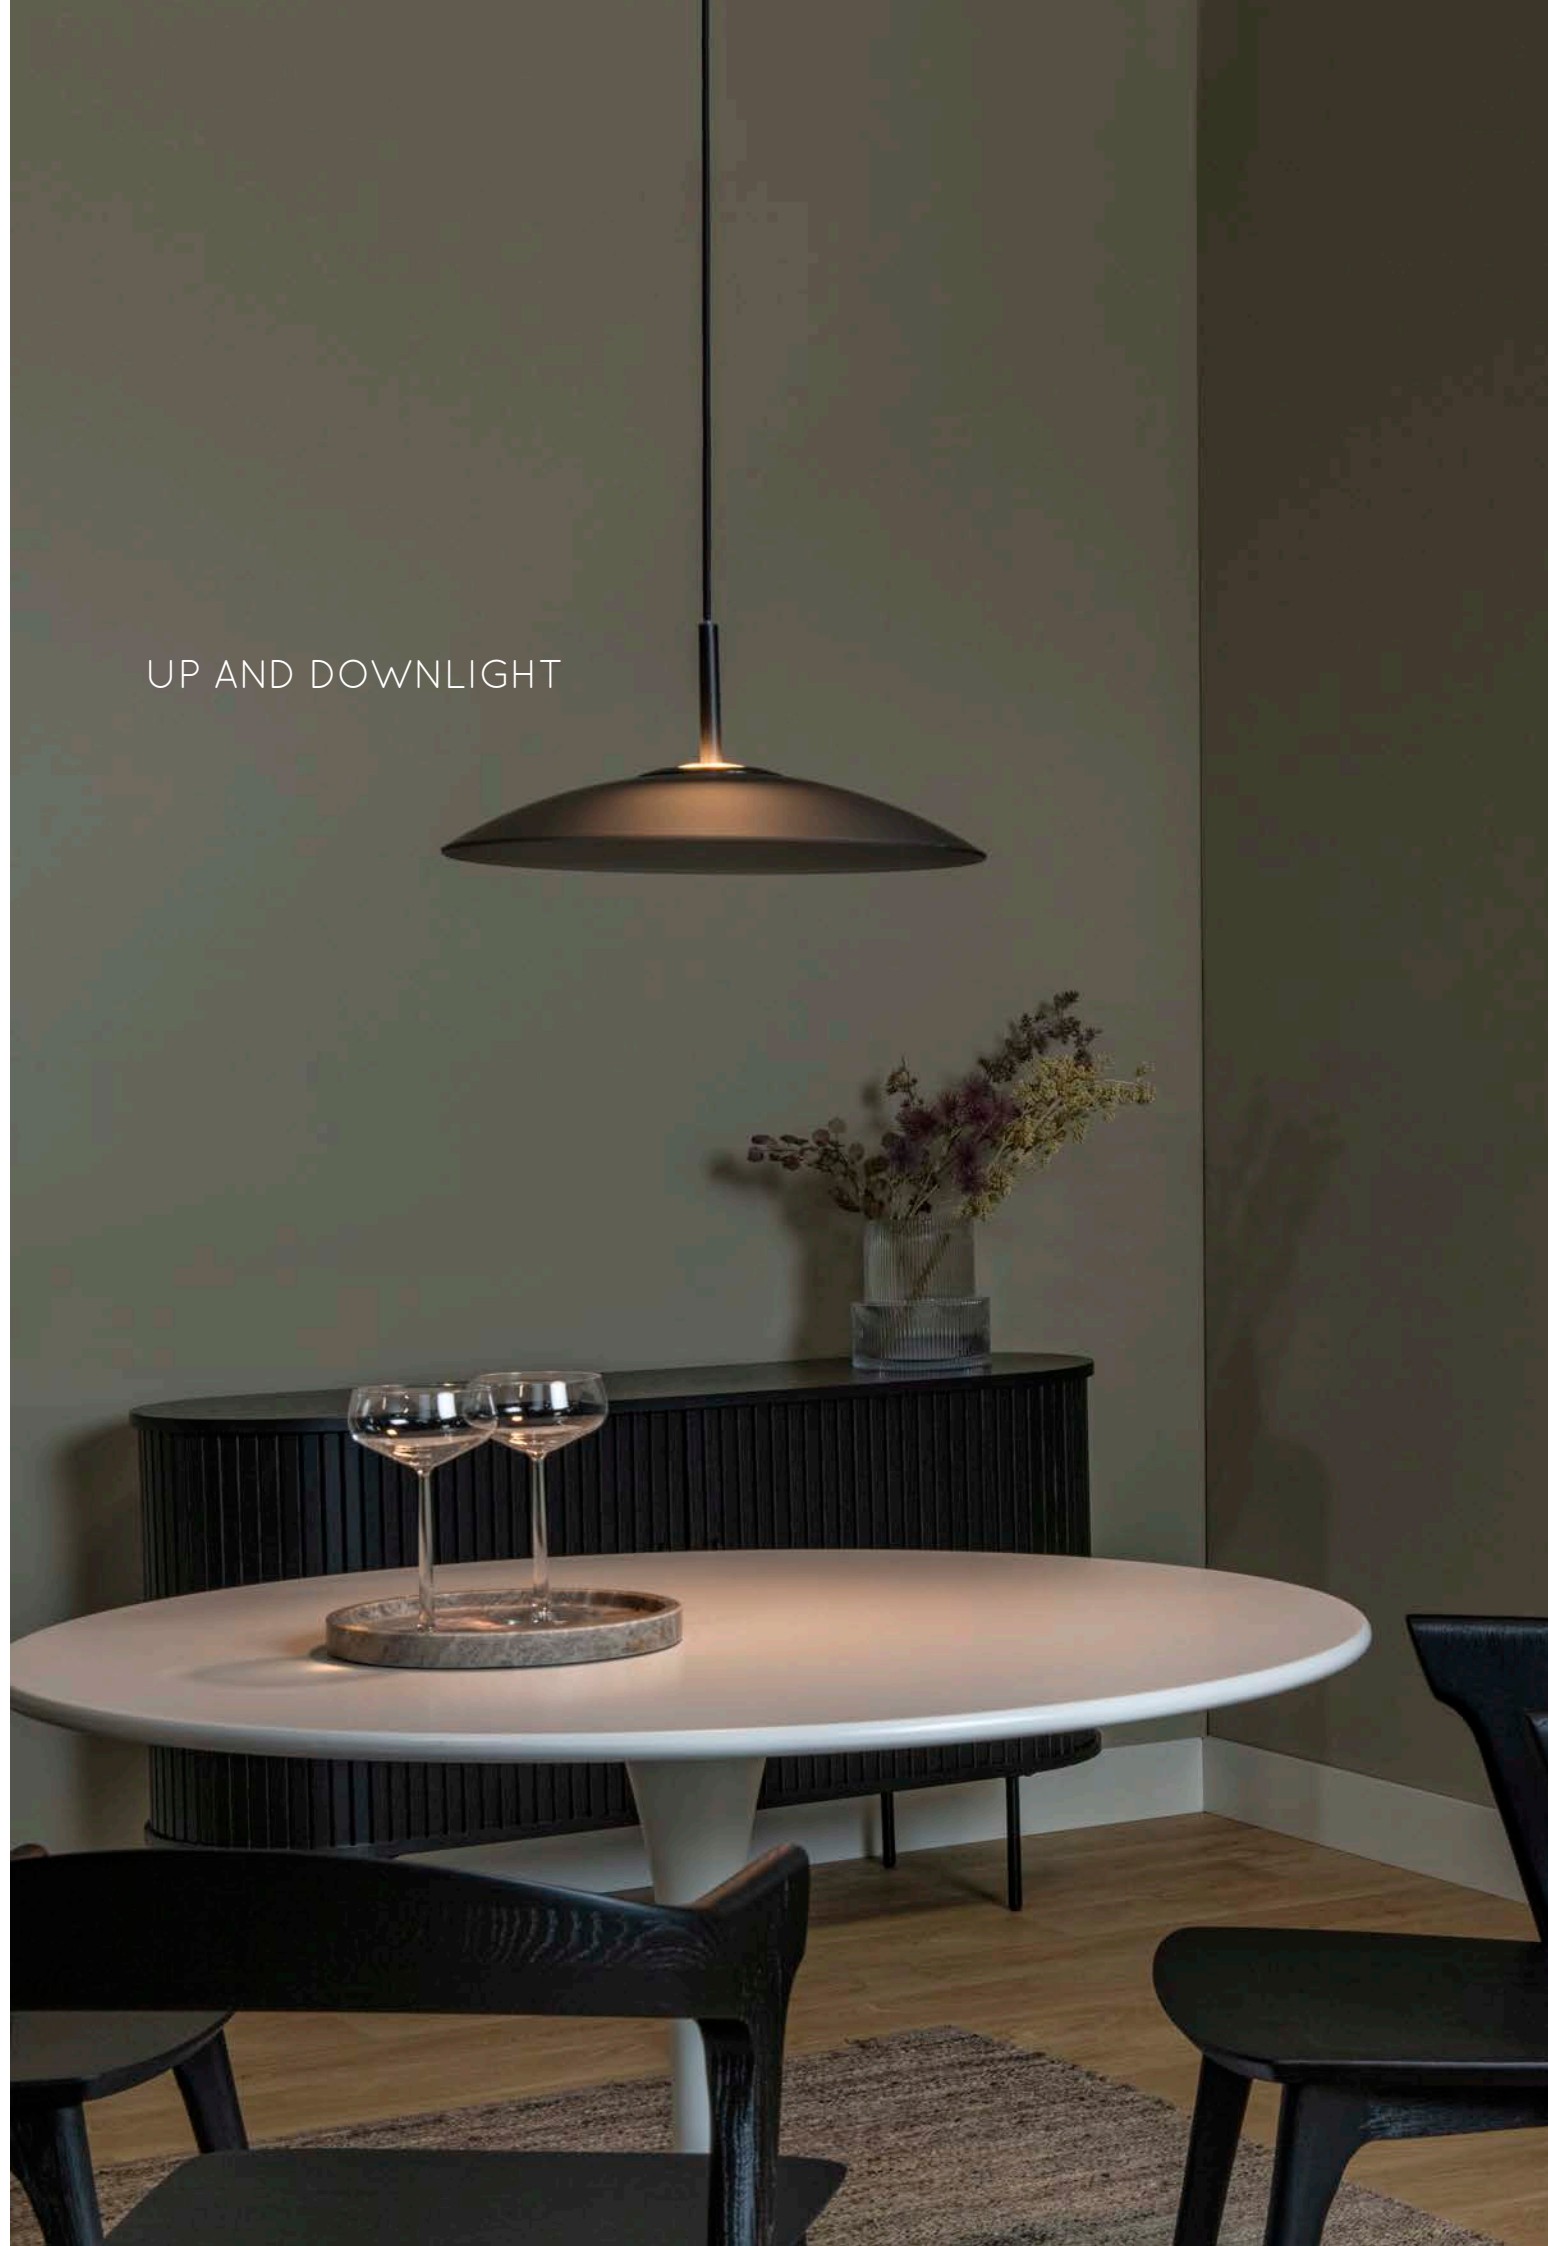

CALINA

premium
BY LUCIDE

MENGA

UP AND DOWNLIGHT

Opal
25417/10/61

Amber
25417/10/62

Smoke Grey
25417/10/65

Want to create a magical spectacle in your interior? For Menga, that's never a problem. This original pendant light made of high-quality, satin matt-coloured glass has a built-in lens. This design creates a delineated downward beam of light on the one hand, and a gentle glow upwards on the other. By connecting this versatile lamp to a dimmer, you can also easily adjust the brightness of the warm, white light emanating from the integrated dimmable LED. Also the height is easily adjustable. Menga is a wonderful pendant light which guarantees a unique atmosphere.