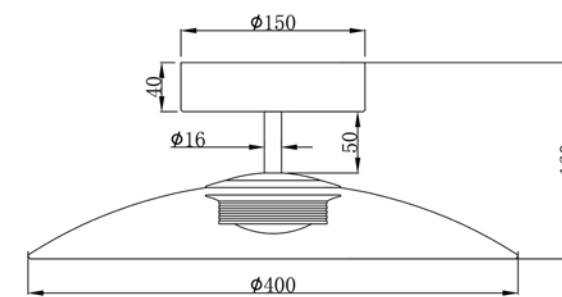

H 16 cm - B 40 cm - L 40 cm

- Type of lamp:** Flush ceiling light
- Wattage:** 11W - Integrated LED
- Kelvin:** 2700 Kelvin
- Lumen:** 360 lumen
- Material:** Glass
- Colors available:** Opal, Amber & Smoke Grey
- Energy label:** G
- Operation:** Light switch
- Dimmable:** Yes