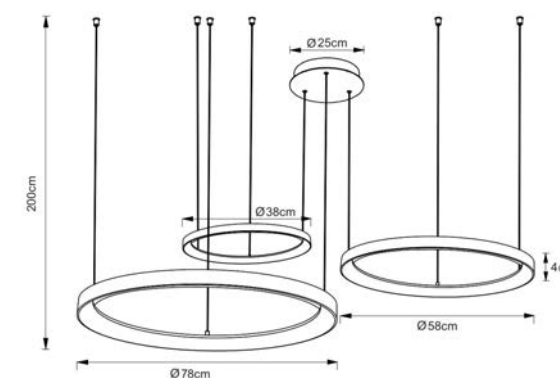

ADJUST THE WIRES TO YOUR LIKING AND
CREATE DIFFERENT CONFIGURATIONS

VIDAL

Matt Gold / Brass

46403/92/02

Black

46403/92/30

The perfect combination for a successful dinner? Good company, good food and drinks and the Vidal pendant light of course. The open, ring-shaped chandelier hangs from a round head on the ceiling with three fine cables. The warm light is the optimal partner at the table, and you can also easily connect Vidal to an external dimmer. Adjust the height of this pendant light to a maximum of 200 centimetres, and your dining table will always have the desired mood lighting. Bring on the visitors.

H 200 max. cm - B 78 cm - L 78 cm

- Type of lamp:** Pendant light
- Wattage:** 92W - Integrated LED
- Kelvin:** 2700 Kelvin
- Lumen:** 4160 lumen
- Material:** Aluminium
- Colors available:** Matt Gold / Brass & Black
- Energy label:** G
- Operation:** Light switch
- Dimmable:** Yes

Matt Gold / Brass

46403/99/02

Black

46403/99/30

The perfect combination for a successful dinner? Good company, good food and drinks and the Vidal pendant light of course. The open, ring-shaped chandelier hangs from a round head on the ceiling with fine cables. The warm light is the optimal partner at the table, and you can also easily connect Vidal to an external dimmer. Adjust the height of this pendant light to a maximum of 150 centimetres, and your dining table will always have the desired mood lighting. Bring on the visitors.