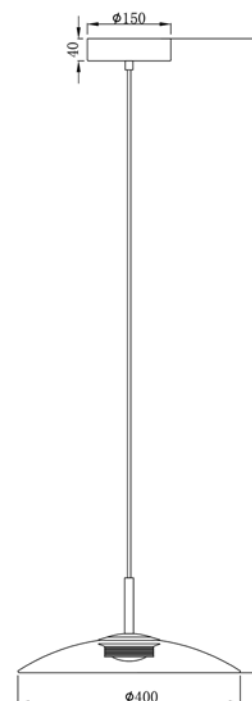

H 169.3 max. cm - B 38.2 cm - L 143.2 cm

Type of lamp:	Pendant light
Wattage:	86W - Integrated LED
Kelvin:	2700 Kelvin
Lumen:	4300 lumen
Material:	Acrylic
Colors available:	Black
Energy label:	G
Operation:	Light switch
Dimmable:	Yes

H 169.3 max. cm - B 69.9 cm - L 69.9 cm

- Type of lamp:** Pendant light
- Wattage:** 86W - Integrated LED
- Kelvin:** 2700 Kelvin
- Lumen:** 4300 lumen
- Material:** Acrylic
- Colors available:** Black
- Energy label:** G
- Operation:** Light switch
- Dimmable:** Yes

H 150 max. cm - B 40 cm - L 40 cm

Type of lamp:	Pendant light
Wattage	11W - Integrated LED
Kelvin:	2700 Kelvin
Lumen:	360 lumen
Material:	Glass
Colors available:	Opal, Amber & Smoke Grey
Energy label:	G
Operation:	Light switch
Dimmable:	Yes

H 150 max. cm - B 60 cm - L 60 cm

- Type of lamp:** Pendant light
- Wattage:** 18.6W - Integrated LED
- Kelvin:** 2700 Kelvin
- Lumen:** 500 lumen
- Material:** Glass
- Colors available:** Opal, Amber & Smoke Grey
- Energy label:** G
- Operation:** Light switch
- Dimmable:** Yes