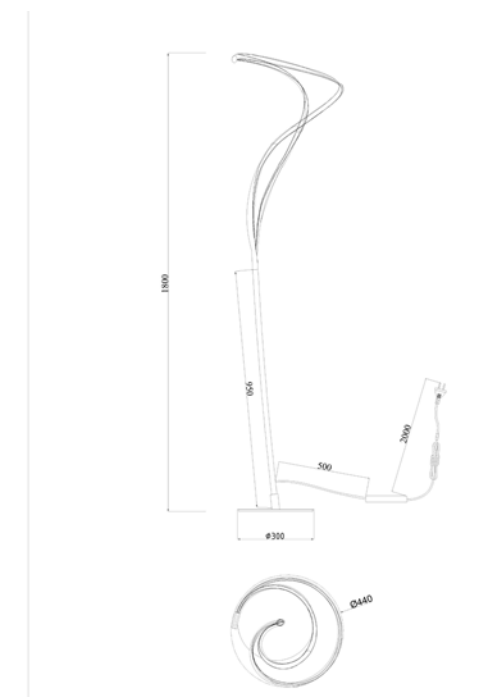

H 180 cm - B 44 cm - L 44 cm

Type of lamp:	Floor lamp
Wattage:	1x 30.5W - Integrated LED
Kelvin:	2700 Kelvin
Lumen:	3600 lumen
Material:	Aluminium
Colors available:	Matt Gold / Brass
Energy label:	F
Operation:	Dimmer on the cable
Dimmable:	Yes