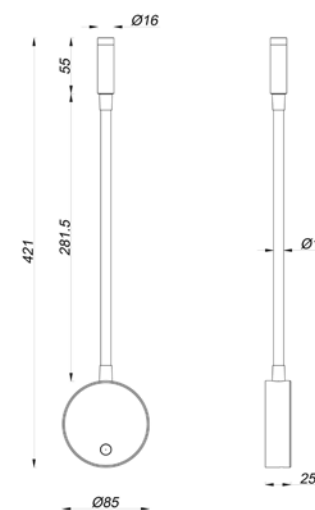

H 5 cm - B 7 cm - L 13 cm

Type of lamp:	Ceiling spotlight
Wattage:	1x 6W - Integrated LED
Kelvin:	2700 Kelvin
Lumen:	420 lumen
Material:	Aluminium
Colors available:	White
Energy label:	G
Operation:	Light switch
Dimmable:	Yes

H 5 cm - B 7 cm - L 18 cm

Type of lamp:	Ceiling spotlight
Wattage:	10W - Integrated LED
Kelvin:	2700 Kelvin
Lumen:	770 lumen
Material:	Aluminium
Colors available:	White
Energy label:	G
Operation:	Light switch
Dimmable:	Yes

H 42.1 cm - B 8.5 cm - L 2.5 cm

Type of lamp:	Wall spotlight
Wattage:	3W - Integrated LED
Kelvin:	2700 Kelvin
Lumen:	190 lumen
Material:	Aluminium
Colors available:	Matt Gold / Brass, Grey iron & Black
Energy label:	G
Operation:	Touch dimmer on the product
Dimmable:	Yes
Dim technique:	3 StepDim
Mounting:	With magnetic mounting system for easy installation
Rechargeable:	Yes