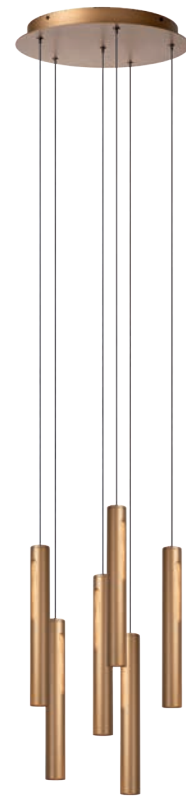

24403/42/04

People who love elegance and style are guaranteed to fall for Griffith's charms. This sleekly designed pendant light made of high-quality Aluminium has not only an eye-catching design, its versatility and ease of use are remarkable. The hanging lamp consists of 6 tubes that not only give a focussed light but also spreads a nice light all around. With a switch in the canopy you can select the desired light color, and with a wall dimmer you can easily adjust the brightness. In addition, all the tubes are adjustable in height for installation. This gives Griffith exactly the look you prefer. Stylish, user-friendly and effective? That's our Griffith.