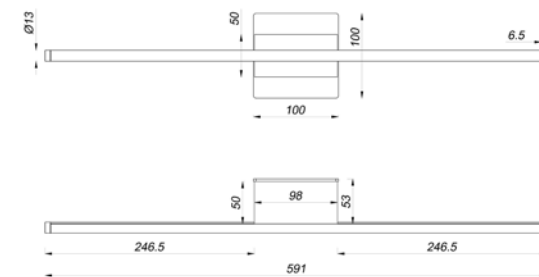

H 5 cm - B 10 cm - L 59.1 cm

Type of lamp:	Wall light
Wattage:	13W - Integrated LED
Kelvin:	2700 / 3300 / 4000 Kelvin
Lumen:	480 lumen
Material:	Aluminium
Colors available:	Black
Energy label:	G
Operation:	Light switch
Dimmable:	Yes, via handwave sensor
Dim technique:	Correlated Colour Temperature (CCT) via handwave sensor