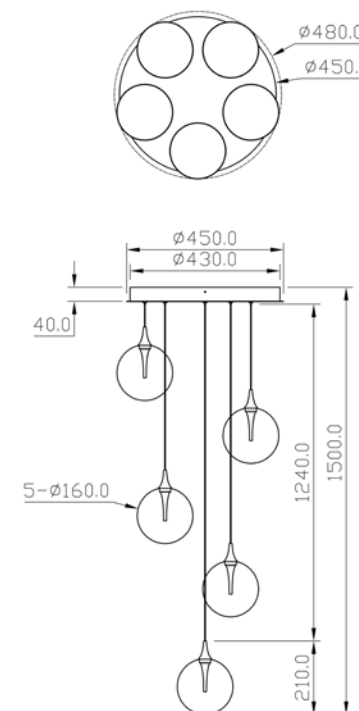

H 150 max. cm - B 48 cm - L 48 cm

Type of lamp:	Pendant light
Wattage	19W - Integrated LED
Kelvin:	2700 Kelvin
Lumen:	1650 lumen - transparent 1500 lumen - amber
Material:	Glass
Colors available:	Transparent & Amber
Energy label:	F - transparent G - amber
Operation:	Light switch
Dimmable:	Yes