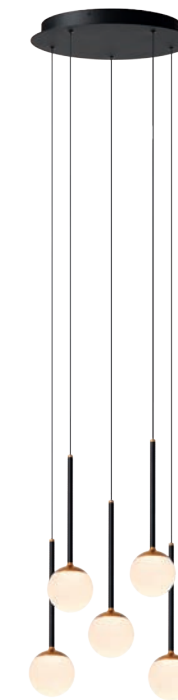

Transparent
13594/04/60

Amber
13594/04/62

Are you looking for a mood setter that is compact, powerful and yet easy to use? Gisela is a no-brainer. The clear glass sphere with integrated LED rests on an elegant, slim base. Simply switch the table lamp on or off via the switch on the cord and immediately enjoy the warm, white light that Gisela sends out. It feels completely at home in a modern or classic interior, from the living room to the bedroom or as a mood setter in the hall.

H 17.5 cm - B 16 cm - L 16 cm

Type of lamp:	Table lamp
Wattage:	5W - Integrated LED
Kelvin:	2700 Kelvin
Lumen:	270 lumen - transparent 250 lumen - amber
Material:	Glass
Colors available:	Transparent & Amber
Energy label:	G
Operation:	On-off switch on the cable
Dimmable:	No

CALINA

2440 4/07/30

The Calina pendant light is a striking feature. The high-quality acrylic with its beautiful opal colour. Calina boldly takes centre stage in your home. The warm white light radiates outwards to bring the ultimate level of homeliness to your bedroom, lounge or dining room. The matt gold detailing adds a touch of style to this pendant light. Connect the pendant light to an external dimmer and brighten any room to your liking. Make a statement with Calina.

H 169.7 max. cm - B 9.9 cm - L 9.9 cm

Type of lamp:	Pendant light
Wattage:	7W - Integrated LED
Kelvin:	2700 Kelvin
Lumen:	660 lumen
Material:	Acrylic
Colors available:	Black
Energy label:	F
Operation:	Light switch
Dimmable:	Yes