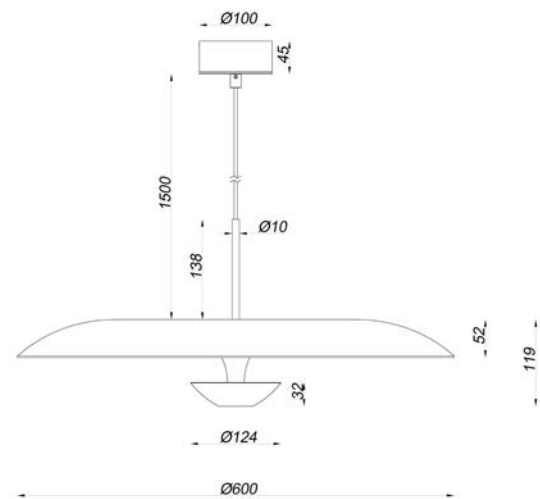

H 170 max. cm - B 60 cm - L 60 cm

Type of lamp:	Pendant light
Wattage:	16W - Integrated LED
Kelvin:	2700 Kelvin
Lumen:	290 lumen
Material:	Aluminium
Colors available:	Black
Energy label:	G
Operation:	Light switch
Dimmable:	Yes