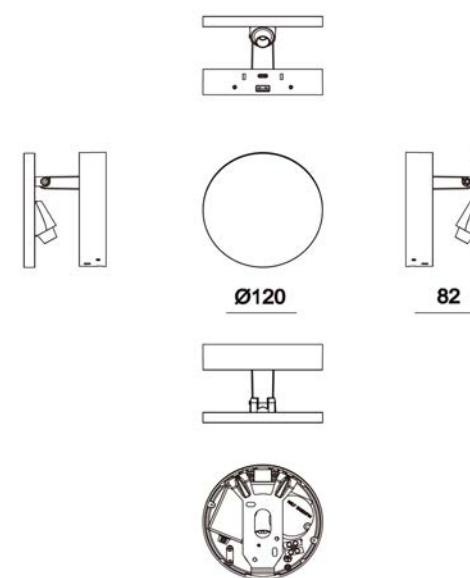

H 42.1 cm - B 8.5 cm - L 2.5 cm

Type of lamp:	Wall spotlight
Wattage:	3W - Integrated LED
Kelvin:	2700 Kelvin
Lumen:	190 lumen
Material:	Aluminium
Colors available:	Matt Gold / Brass, Grey iron & Black
Energy label:	G
Operation:	Touch dimmer on the product
Dimmable:	Yes
Dim technique:	3 StepDim
Mounting:	With magnetic mounting system for easy installation
Rechargeable:	Yes

premium
BY LUCIDE

CHARGE YOUR DEVICE VIA
THE USB 3.0 PORT

UFOR

SWITCH BETWEEN SPOT OR SHADE
VIA TOUCH BUTTONS

57251/06/30

Ufor stands for euphoria and greatness. Although the design of this round wall lamp is somewhat compact, it efficiently uses its skills for your lighting needs. The wall lamp uses integrated, dimmable LED with extra warm, white light. The decorative lampshade dims the bright light to a subtle glow, and vice versa. In addition, Ufor rotates and tilts vertically, so you can easily adjust the direction of the beam. Ufor has no limits, just like your comfort.

H 12 cm - B 12 cm - L 8.2 cm

Type of lamp:	Wall light
Wattage:	1x 2,2W &x 8W - Integrated LED
Kelvin:	1800 - 3000 Kelvin - shade 3000 Kelvin - spotlight
Lumen:	500 lumen - shade 450 lumen - spotlight
Material:	Aluminium
Colors available:	Black
Energy label:	G
Operation:	Touch button on the product
Dimmable:	Yes
Dim technique:	Dim to warm