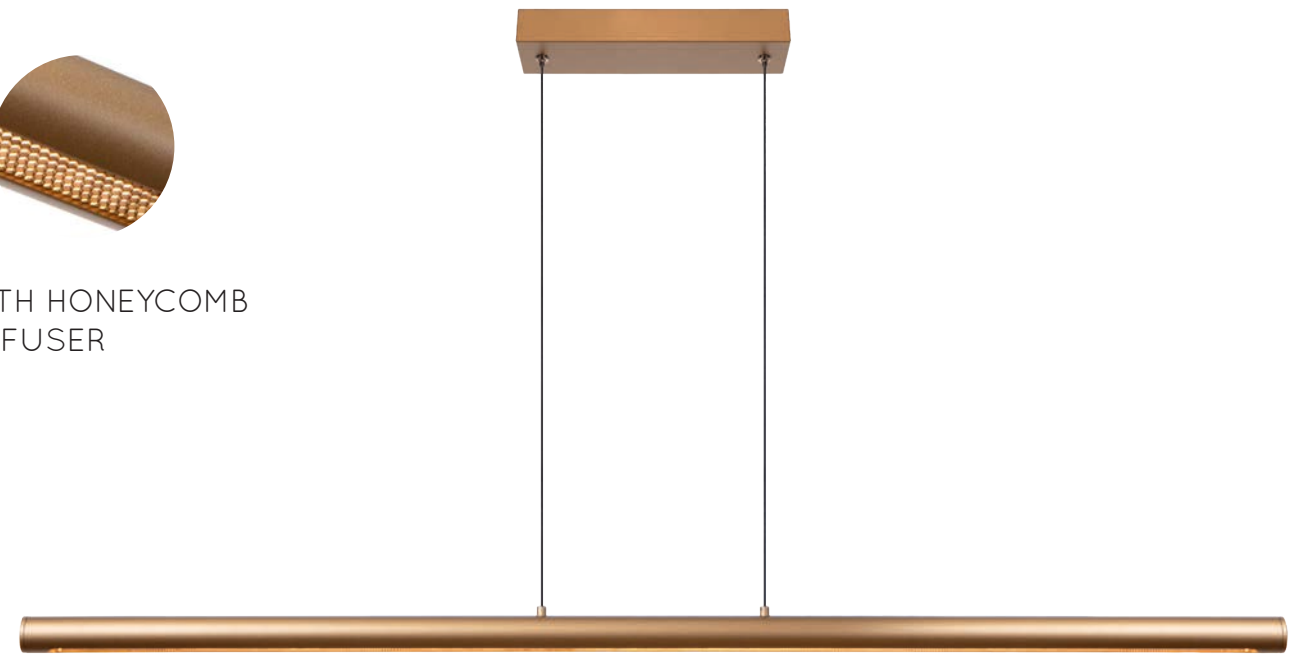

24403/36/04

People who love elegance and style are guaranteed to fall for Griffith's charms. This impressive designed pendant light made of high-quality Aluminium not only has an eye-catching design, its versatility and ease of use are remarkable. The tubular pendant light carries an integrated, dimmable LED that you can easily operate via a touch switch. With this switch you can also adjust the desired light color. In addition Griffith is adjustable in height. This allows you to install the pendant light easily. Stylish, user-friendly and effective? That's Griffith.