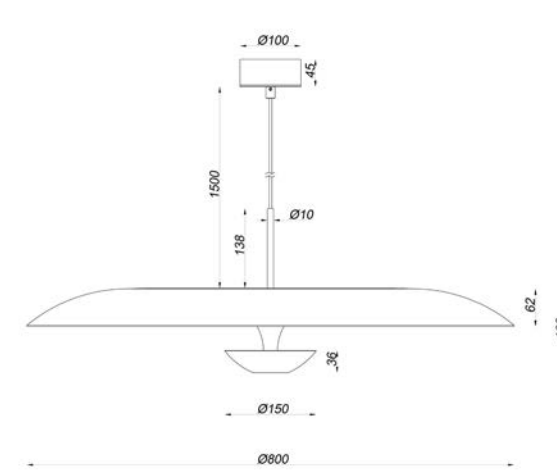

H 170 max. cm - B 80 cm - L 80 cm

Type of lamp:	Pendant light
Wattage:	22W - Integrated LED
Kelvin:	2700 Kelvin
Lumen:	320 lumen
Material:	Aluminium
Colors available:	Black
Energy label:	G
Operation:	Light switch
Dimmable:	Yes