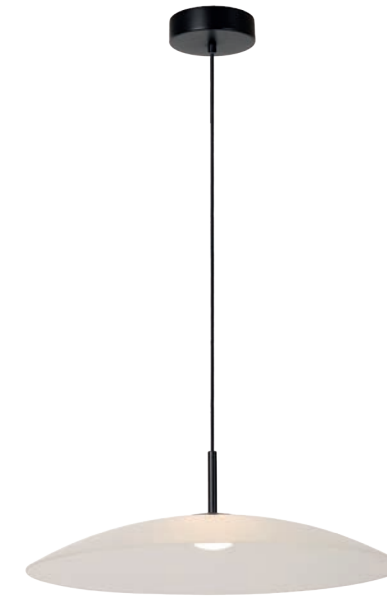

Transparent
13494/11/60

Amber
13494/11/62

The Gisela consists of different clear, glass balls, each of which are adjustable in height. The integrated LED modules are dimmable and spread warm, white light. This timeless, spherical design works well in both classic interiors and modern homes. Whether you hang them at the same height or playfully descending: you will always impress with this elegant pendant light.

CALINA

premium
BY LUCIDE

MENGA

UP AND DOWNLIGHT

Opal
25417/10/61

Amber
25417/10/62

Smoke Grey
25417/10/65

Want to create a magical spectacle in your interior? For Menga, that's never a problem. This original pendant light made of high-quality, satin matt-coloured glass has a built-in lens. This design creates a delineated downward beam of light on the one hand, and a gentle glow upwards on the other. By connecting this versatile lamp to a dimmer, you can also easily adjust the brightness of the warm, white light emanating from the integrated dimmable LED. Also the height is easily adjustable. Menga is a wonderful pendant light which guarantees a unique atmosphere.

Opal
25417/12/61

Amber
25417/12/62

Smoke Grey
25417/12/65

Want to create a magical spectacle in your interior? For Menga, that's never a problem. This original pendant light made of high-quality, satin matt-coloured glass has a built-in lens. This design creates a delineated downward beam of light on the one hand, and a gentle glow upwards on the other. By connecting this versatile lamp to a dimmer, you can also easily adjust the brightness of the warm, white light emanating from the integrated dimmable LED. Also the height is easily adjustable. Menga is a wonderful pendant light which guarantees a unique atmosphere.