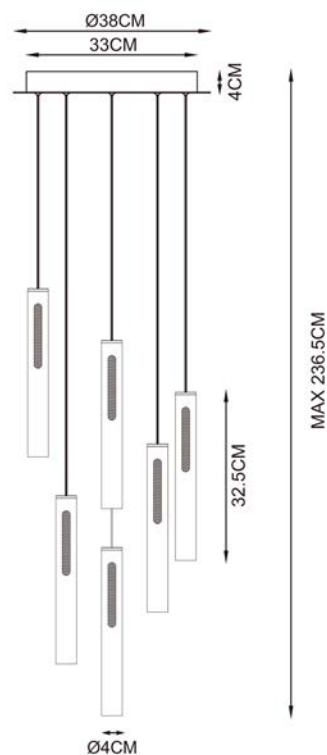

H 19.5 cm - B 20 cm - L 25.2 cm

- Type of lamp:** Table lamp
- Wattage:** 7W - Integrated LED
- Kelvin:** 2700 Kelvin
- Lumen:** 820 lumen
- Material:** Aluminium
- Colors available:** Matt Gold / Brass
- Energy label:** E
- Operation:** On-off switch on the cable
- Dimmable:** No

H 140 cm - B 21 cm - L 21 cm

Type of lamp:	Floor lamp
Wattage:	18W - Integrated LED
Kelvin:	2700 / 3300 / 4000 Kelvin
Lumen:	400 lumen
Material:	Aluminium
Colors available:	Bronze
Energy label:	G
Operation:	Touch dimmer on the product
Dimmable:	Yes
Dim technique:	Correlated Colour Temperature (CCT) via touch button

H 236.5 max. cm - B 38 cm - L 38 cm

Type of lamp:	Pendant light
Wattage:	36W - Integrated LED
Kelvin:	2700 / 3300 / 4000 Kelvin
Lumen:	1050 lumen
Material:	Aluminium
Colors available:	Bronze
Energy label:	G
Operation:	Light switch
Dimmable:	Yes
Dim technique:	Correlated Colour Temperature (CCT) via dip switch in the canopy

H 205.1 max. cm - B 8 cm - L 140 cm

Type of lamp:	Pendant light
Wattage:	33W - Integrated LED
Kelvin:	2700 / 3300 / 4000 Kelvin
Lumen:	470 lumen
Material:	Aluminium
Colors available:	Bronze
Energy label:	G
Operation:	Touch dimmer on the product
Dimmable:	Yes
Dim technique:	Correlated Colour Temperature (CCT) via touch button on product