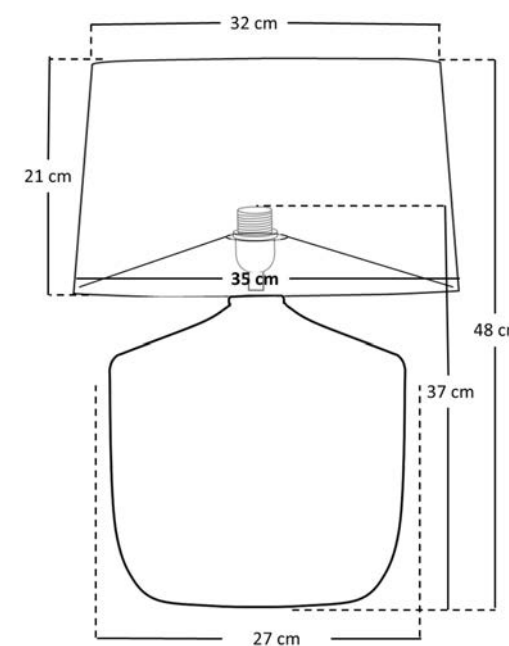

H 127.5 max. cm - B 47 cm - L 47 cm

- Type of lamp:** Pendant light
- Wattage:** 1x 40W - E27
- Material:** Seagrass
- Colors available:** Black, Brown & Natural
- Operation:** Light switch
- Recom. bulb:** 49032/05/62
- Dimmable:** Yes

H 61 cm - B 45 cm - L 45 cm

- Type of lamp:** Table lamp
- Wattage:** 1x 40W - E27
- Material:** Seagrass
- Colors available:** Black, Brown & Natural
- Operation:** On-off switch on the cable
- Recom. bulb:** 49032/05/62
- Dimmable:** No

H 48 cm - B 35 cm - L 35 cm

Type of lamp:	Table lamp
Wattage:	1x 40W - E27
Material:	Seagrass
Colors available:	Natural
Operation:	On-off switch on the cable
Recom. bulb:	49032/05/62
Dimmable:	No

IP20

10552/81/73