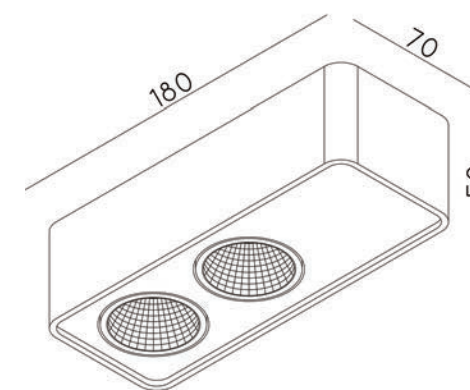

H 5 cm - B 7 cm - L 18 cm

Type of lamp:	Ceiling spotlight
Wattage:	10W - Integrated LED
Kelvin:	2700 Kelvin
Lumen:	770 lumen
Material:	Aluminium
Colors available:	White
Energy label:	G
Operation:	Light switch
Dimmable:	Yes