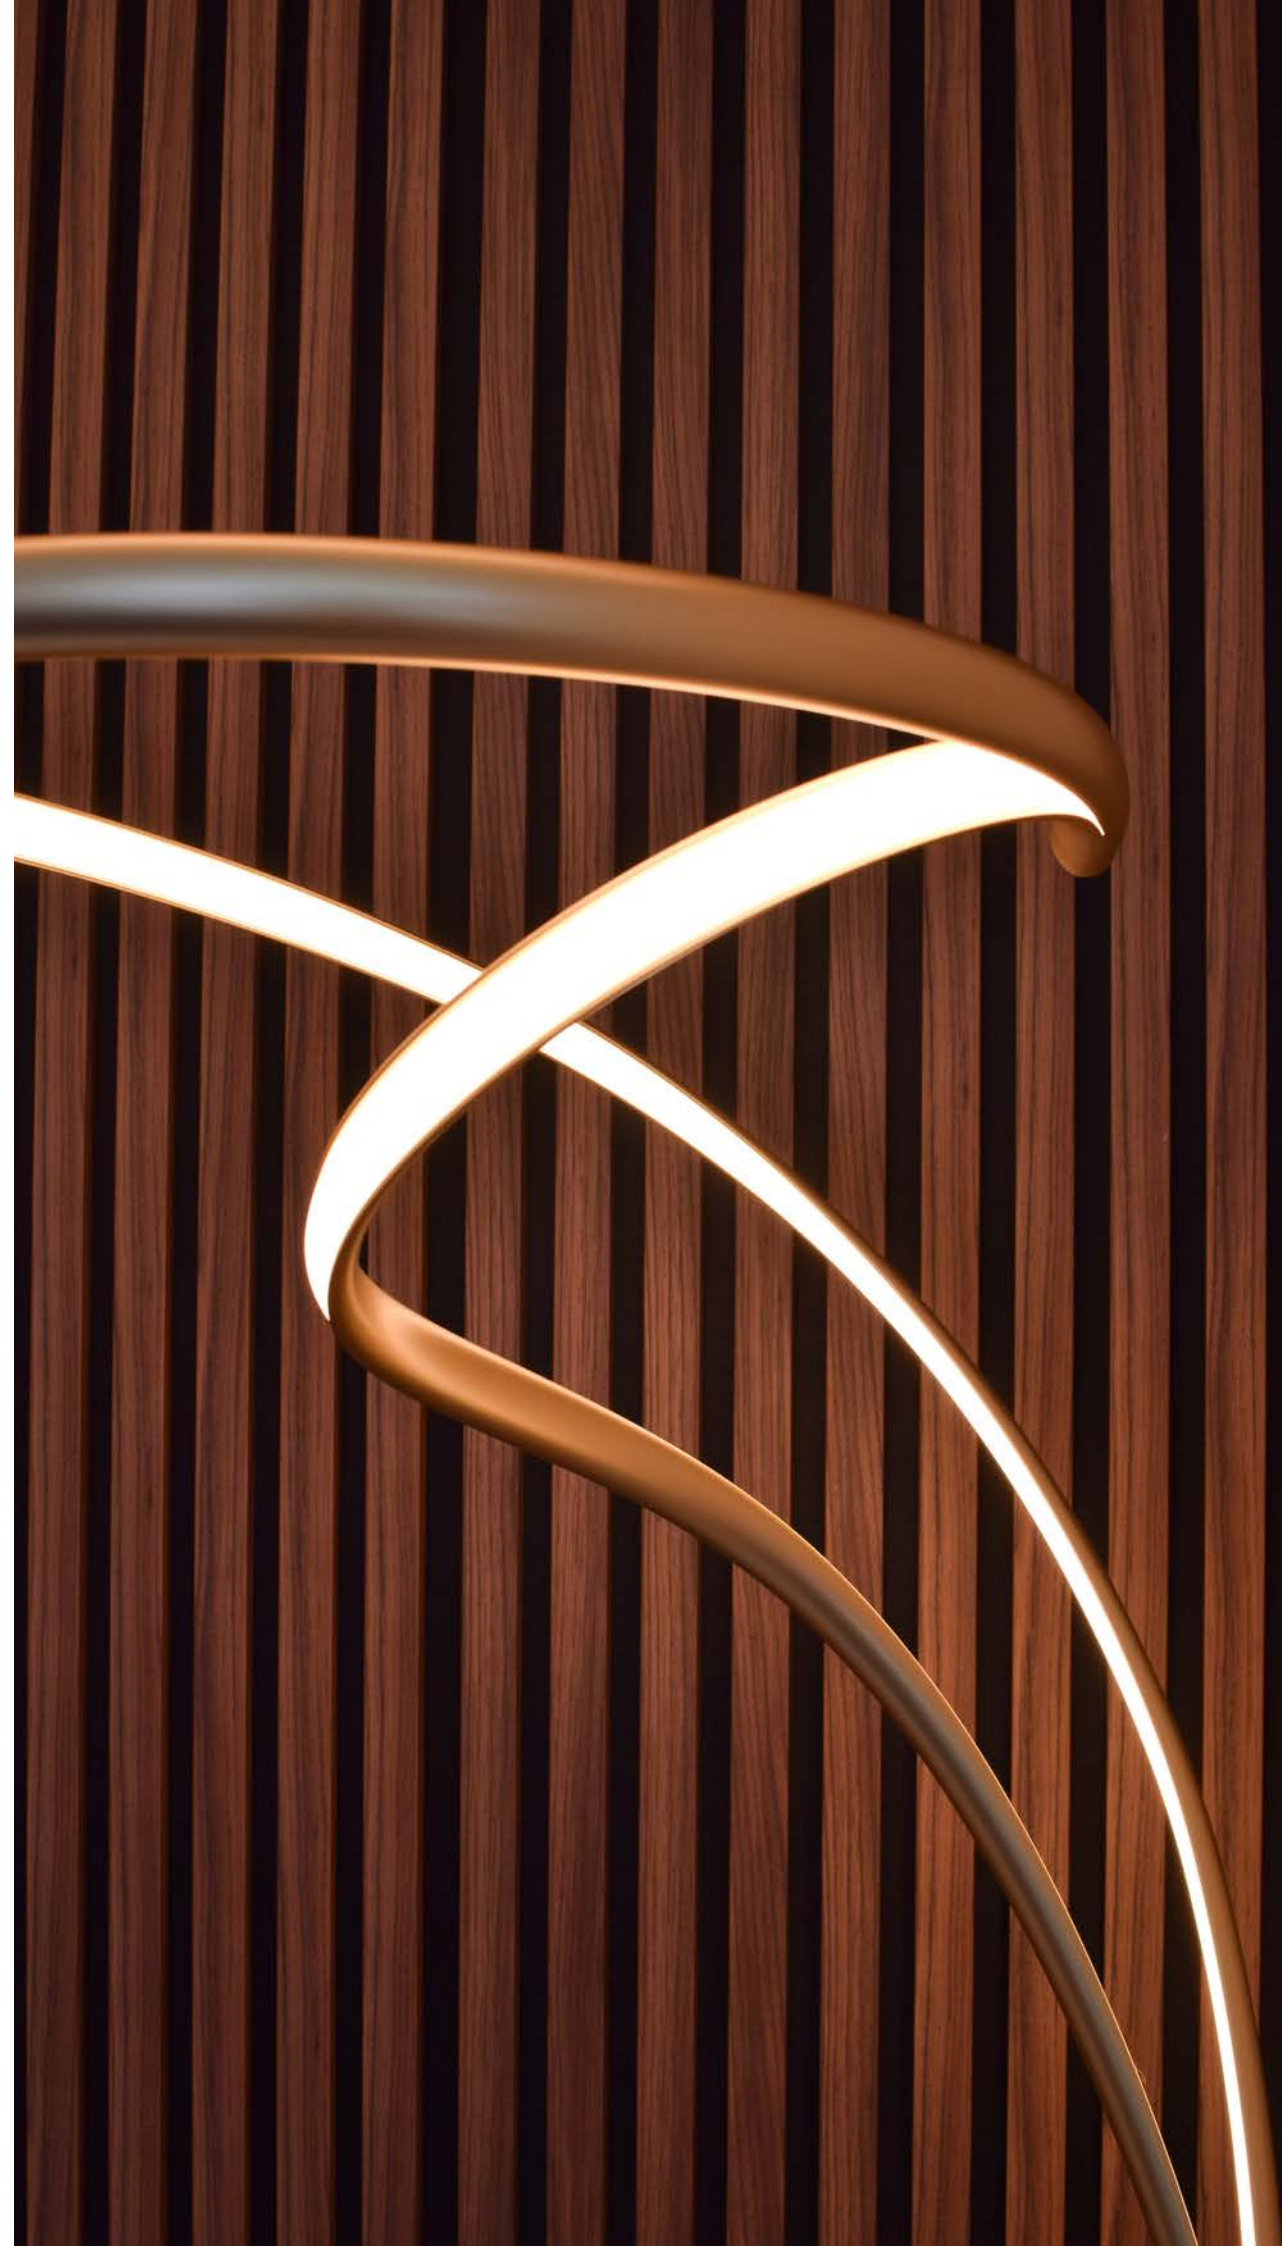

52700/28/02

Looking for a unique floor lamp? Then Sardana might be able to charm you. Playful light meanders through your space due to an organically designed play of lines. Sardana is made of high-quality aluminium and fitted with dimmable integrated LED. You can easily control the brightness via the dimmer on the cord until you reach the desired mood. Sober and serene mood lighting in your living room or an effective lighting solution at your desk? Whatever you prefer, with Sardana you have the solution at your fingertips.