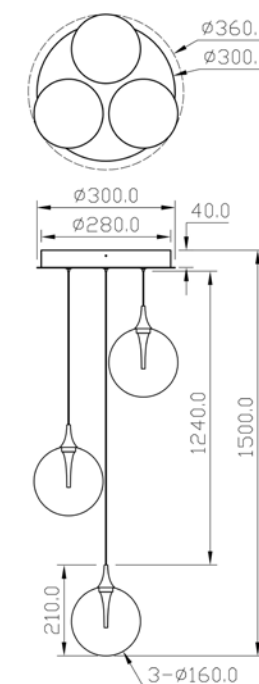

H 150 max. cm - B 16 cm - L 16 cm

Type of lamp:	Pendant light
Wattage:	5W - Integrated LED
Kelvin:	2700 Kelvin
Lumen:	290 lumen - transparent 270 lumen - amber
Material:	Glass
Colors available:	Transparent & Amber
Energy label:	G
Operation:	Light switch
Dimmable:	No

H 150 max. cm - B 36 cm - L 36 cm

Type of lamp:	Pendant light
Wattage:	13W - Integrated LED
Kelvin:	2700 Kelvin
Lumen:	1050 lumen - transparent 950 lumen - amber
Material:	Glass
Colors available:	Transparent & Amber
Energy label:	G
Operation:	Light switch
Dimmable:	Yes