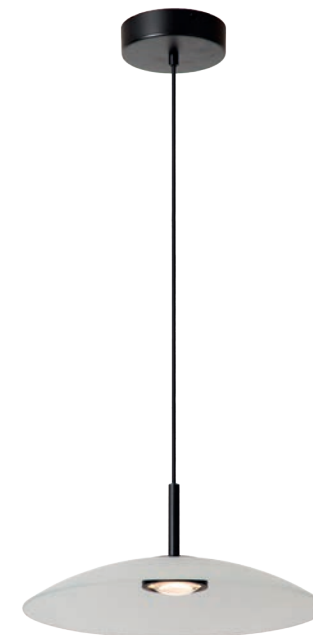

24404/84/30

The Calina pendant light is a striking feature. The high-quality acrylic with its beautiful opal colour. Calina boldly takes centre stage in your home. The warm white light radiates outwards to bring the ultimate level of homeliness to your bedroom, lounge or dining room. The matt gold detailing adds a touch of style to this pendant light. Connect the pendant light to an external dimmer and brighten any room to your liking. Make a statement with Calina.

CALINA

premium
BY LUCIDE

MENGA

UP AND DOWNLIGHT

Opal
25417/10/61

Amber
25417/10/62

Smoke Grey
25417/10/65

Want to create a magical spectacle in your interior? For Menga, that's never a problem. This original pendant light made of high-quality, satin matt-coloured glass has a built-in lens. This design creates a delineated downward beam of light on the one hand, and a gentle glow upwards on the other. By connecting this versatile lamp to a dimmer, you can also easily adjust the brightness of the warm, white light emanating from the integrated dimmable LED. Also the height is easily adjustable. Menga is a wonderful pendant light which guarantees a unique atmosphere.

Opal
25417/12/61

Amber
25417/12/62

Smoke Grey
25417/12/65

Want to create a magical spectacle in your interior? For Menga, that's never a problem. This original pendant light made of high-quality, satin matt-coloured glass has a built-in lens. This design creates a delineated downward beam of light on the one hand, and a gentle glow upwards on the other. By connecting this versatile lamp to a dimmer, you can also easily adjust the brightness of the warm, white light emanating from the integrated dimmable LED. Also the height is easily adjustable. Menga is a wonderful pendant light which guarantees a unique atmosphere.