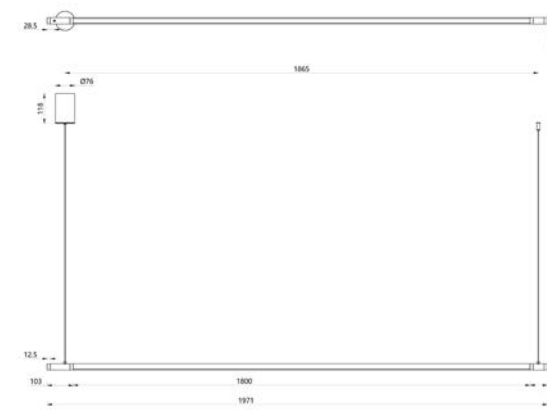

H 160 max. cm - B 2.5 cm - L 197.1 cm

- **Type of lamp:** Pendant light
- **Wattage:** 24W - Integrated LED
- **Kelvin:** 2700 - 4000 Kelvin
- **Lumen:** 940 lumen
- **Material:** Aluminium
- **Colors available:** Black
- **Energy label:** G
- **Dimmable:** Yes, via handwave sensor
- **Dim technique:** Correlated Colour Temperature (CCT) via handwave sensor