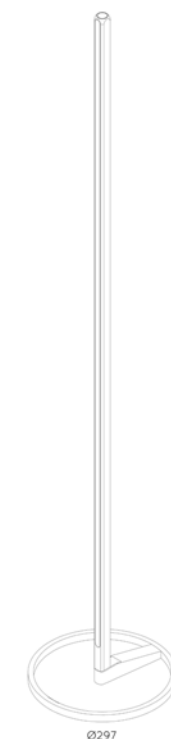

H 207.9 max. cm - B 5 cm - L 150 cm

Type of lamp:	Pendant light
Wattage:	36W - Integrated LED
Kelvin:	2700 / 4000 Kelvin
Lumen:	2450 lumen
Material:	Aluminium
Colors available:	Coffee
Energy label:	G
Operation:	Light switch
Dimmable:	Yes, via handwave sensor
Dim technique:	Correlated Colour Temperature (CCT) switch on the product

BRAGA

premium
BY LUCIDE

TOUCH DIMMER ON
TOP OF THE PRODUCT

23772/18/96

Braga is hard to describe in just one word: stylish, minimal, timeless, with a touch of the otherworldly. Standing at a discreet height of 155 centimetres, this high-quality aluminium floor lamp will blend effortlessly into any corner of your home. The rounded, compact shade radiates a soft light. Adjusting the brightness is a breeze with the touch sensor discreetly located on the top of the lamp.

H 30 cm - B 30 cm - L 155 cm

Type of lamp:	Floor lamp
Wattage:	22W - Integrated LED
Kelvin:	2700 / 4000 Kelvin
Lumen:	1000 lumen
Material:	Aluminium
Colors available:	Coffee
Energy label:	G
Operation:	Touch dimmer on the product
Dimmable:	Yes
Dim technique:	Correlated Colour Temperature (CCT) via touch button on the product