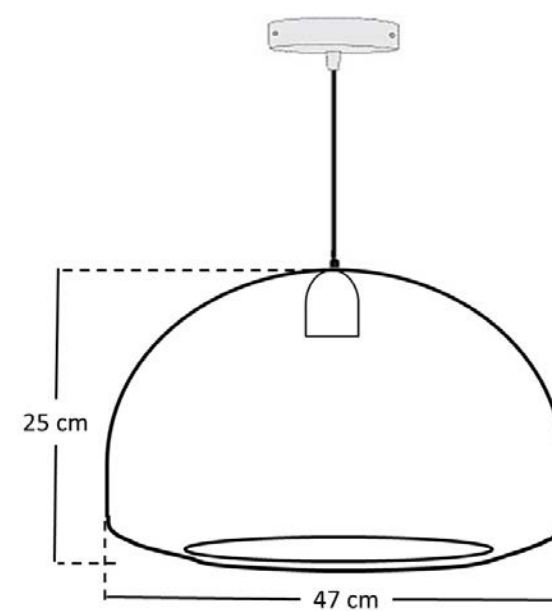

H 127.5 max. cm - B 47 cm - L 47 cm

- Type of lamp:** Pendant light
- Wattage:** 1x 40W - E27
- Material:** Seagrass
- Colors available:** Black, Brown & Natural
- Operation:** Light switch
- Recom. bulb:** 49032/05/62
- Dimmable:** Yes