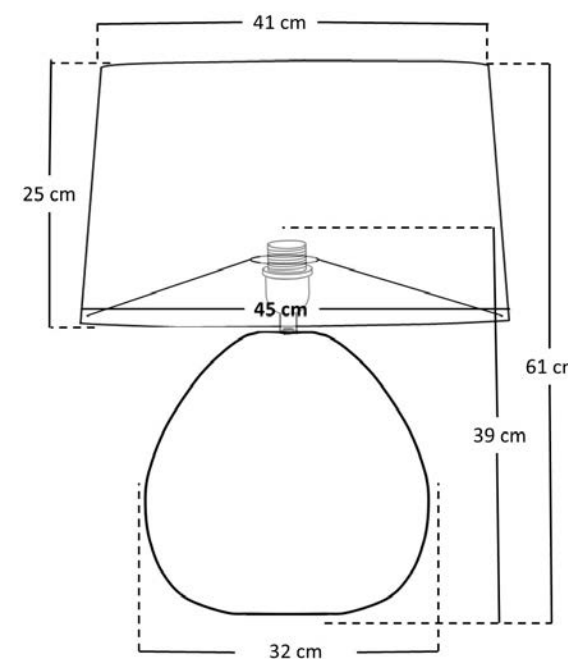

H 127.5 max. cm - B 47 cm - L 47 cm

- Type of lamp:** Pendant light
- Wattage:** 1x 40W - E27
- Material:** Seagrass
- Colors available:** Black, Brown & Natural
- Operation:** Light switch
- Recom. bulb:** 49032/05/62
- Dimmable:** Yes

H 61 cm - B 45 cm - L 45 cm

- Type of lamp:** Table lamp
- Wattage:** 1x 40W - E27
- Material:** Seagrass
- Colors available:** Black, Brown & Natural
- Operation:** On-off switch on the cable
- Recom. bulb:** 49032/05/62
- Dimmable:** No