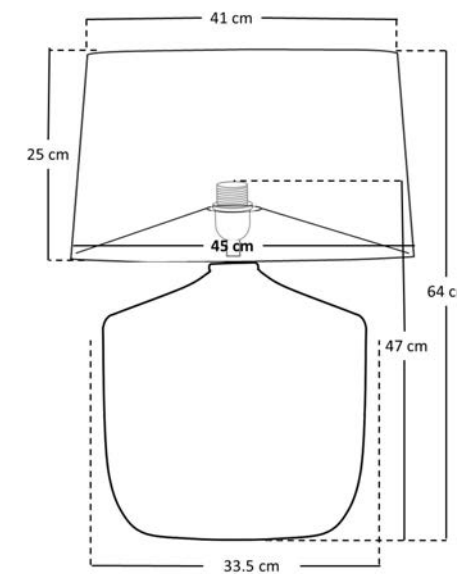

H 127.5 max. cm - B 47 cm - L 47 cm

- Type of lamp:** Pendant light
- Wattage:** 1x 40W - E27
- Material:** Seagrass
- Colors available:** Black, Brown & Natural
- Operation:** Light switch
- Recom. bulb:** 49032/05/62
- Dimmable:** Yes

H 61 cm - B 45 cm - L 45 cm

- Type of lamp:** Table lamp
- Wattage:** 1x 40W - E27
- Material:** Seagrass
- Colors available:** Black, Brown & Natural
- Operation:** On-off switch on the cable
- Recom. bulb:** 49032/05/62
- Dimmable:** No

H 48 cm - B 35 cm - L 35 cm

Type of lamp:	Table lamp
Wattage:	1x 40W - E27
Material:	Seagrass
Colors available:	Natural
Operation:	On-off switch on the cable
Recom. bulb:	49032/05/62
Dimmable:	No

IP20

10552/81/73

H 64 cm - B 45 cm - L 45 cm

Type of lamp:	Table lamp
Wattage:	1x 40W - E27
Material:	Seagrass
Colors available:	Natural
Operation:	Light switch
Recom. bulb:	49032/05/62
Dimmable:	No

IP20

ARRAH

10553/81/73