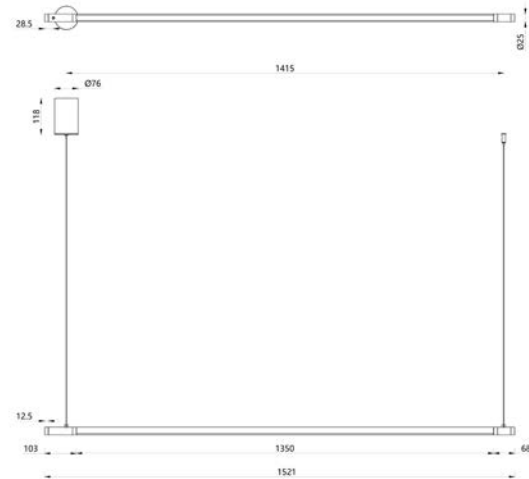

H 160 max. cm - B 2.5 cm - L 152.1 cm

- **Type of lamp:** Pendant light
- **Wattage:** 22W - Integrated LED
- **Kelvin:** 2700 / 3300 / 4000 Kelvin
- **Lumen:** 750 lumen
- **Material:** Aluminium
- **Colors available:** Black
- **Energy label:** G
- **Dimmable:** Yes, via handwave sensor
- **Dim technique:** Correlated Colour Temperature (CCT) via handwave sensor