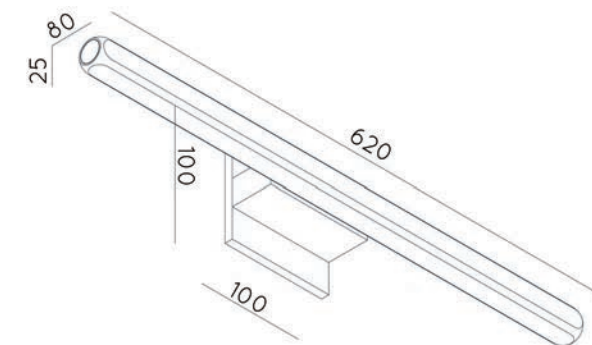

23272/11/96

Looking for classy wall lighting that performs exceptionally? With this premium Braga wall lamp, you can create a luxurious atmosphere in your home in no time. The sleek design of this sophisticated wall lamp is an immediate winner. Duo to its high IP rating, this stunning fixture is also suitable for use in the bathroom. Braga is made of high-quality aluminium, fitted with integrated LED module that emits warm, white light, and is easy to connect to a dimmer if desired. Subtle but extremely efficient, Braga spreads a pleasant light in every room. Whether it's for your living room, bedroom, bathroom or workspace, Braga is always a good choice.