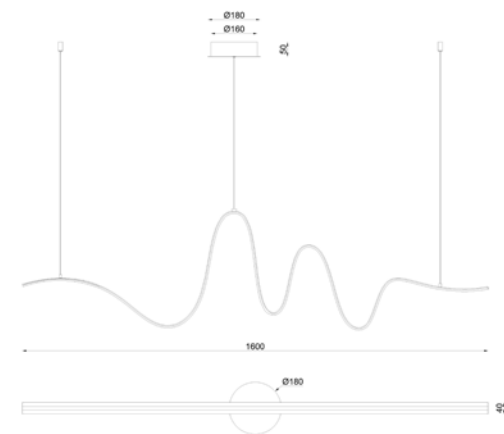

H 220 max. cm - B 8 cm - L 160 cm

Type of lamp:	Pendant light
Wattage:	33W - Integrated LED
Kelvin:	2700 Kelvin
Lumen:	3100 lumen
Material:	Aluminium
Colors available:	Matt Gold / Brass
Energy label:	F
Operation:	Light switch
Dimmable:	Yes