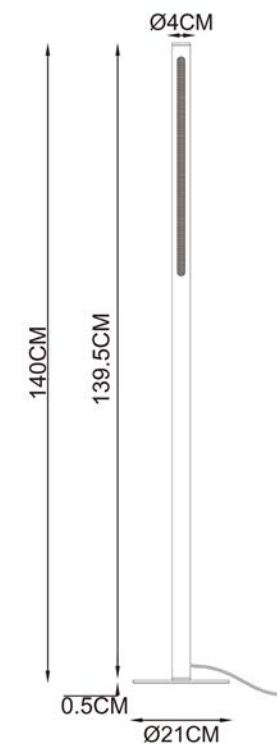

H 62 cm - B 8 cm - L 10 cm

Type of lamp:	Wall light
Wattage:	14W - Integrated LED
Kelvin:	2700 Kelvin
Lumen:	320 lumen
Material:	Aluminium
Colors available:	Coffee
Energy label:	G
Operation:	Light switch
Dimmable:	No

H 19.5 cm - B 20 cm - L 25.2 cm

- Type of lamp:** Table lamp
- Wattage:** 7W - Integrated LED
- Kelvin:** 2700 Kelvin
- Lumen:** 820 lumen
- Material:** Aluminium
- Colors available:** Matt Gold / Brass
- Energy label:** E
- Operation:** On-off switch on the cable
- Dimmable:** No

H 140 cm - B 21 cm - L 21 cm

Type of lamp:	Floor lamp
Wattage:	18W - Integrated LED
Kelvin:	2700 / 3300 / 4000 Kelvin
Lumen:	400 lumen
Material:	Aluminium
Colors available:	Bronze
Energy label:	G
Operation:	Touch dimmer on the product
Dimmable:	Yes
Dim technique:	Correlated Colour Temperature (CCT) via touch button

H 236.5 max. cm - B 38 cm - L 38 cm

Type of lamp:	Pendant light
Wattage:	36W - Integrated LED
Kelvin:	2700 / 3300 / 4000 Kelvin
Lumen:	1050 lumen
Material:	Aluminium
Colors available:	Bronze
Energy label:	G
Operation:	Light switch
Dimmable:	Yes
Dim technique:	Correlated Colour Temperature (CCT) via dip switch in the canopy