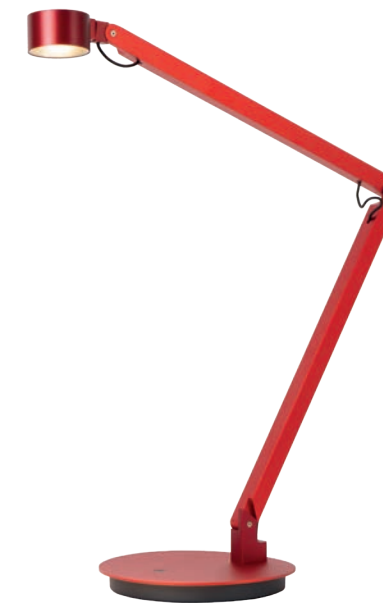

Black
56206/06/30

Terracotta
56206/06/55

Stop your search, you have found the treasure. Raynell resembles a unique pearl that you sometimes find in oysters. Raynell is happy to bring that exclusivity to you. The original wall lamp has an integrated, dimmable LED that spreads a warm, white light. By connecting the wall lighting to a dimmer, you can control the atmosphere in every room in no time. Muted or expressive, Raynell honours your wishes like its most cherished possession.

H 26.2 cm - B 15.3 cm - L 23.5 cm

Type of lamp:	Wall light
Wattage:	6W - Integrated LED
Kelvin:	3000 Kelvin
Lumen:	580 lumen
Material:	Polymer
Colors available:	Black & Terracotta
Energy label:	F
Operation:	Light switch
Dimmable:	Yes

OGDEN

WITH TOUCH DIMMER
ON THE PRODUCT

Black
56505/06/30

Red
56505/06/32

Sleek, functional and aesthetic. That's Ogden in a nutshell. The table lamp does exactly what it's good at: giving you a clear view of the tasks on your desk. This lamp is adjustable in height and can be easily operated by the touch switch on the base. The practical lamp uses integrated LED that spreads warm, white light. Day or night, early or late, Ogden gets the job done.