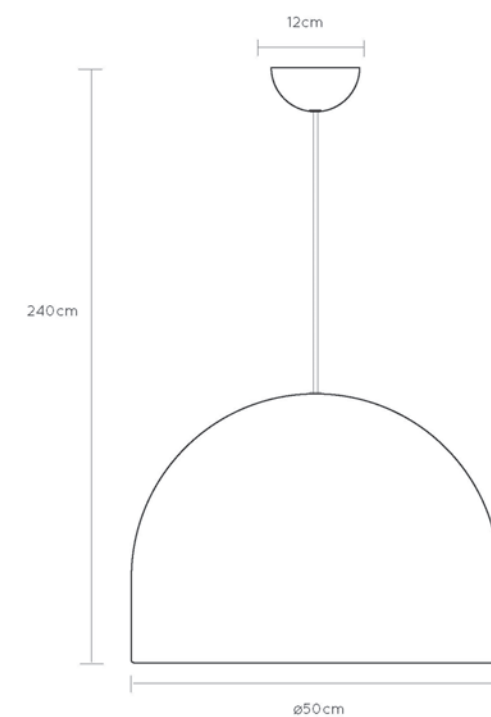

H 240 max. cm - B 50 cm - L 50 cm

Type of lamp:	Pendant light
Wattage:	1x 40W - E27
Material:	Metal
Colors available:	Matt Gold / Brass, Black & Grey
Operation:	Light switch
Recom. bulb:	49067/08/61
Dimmable:	Yes