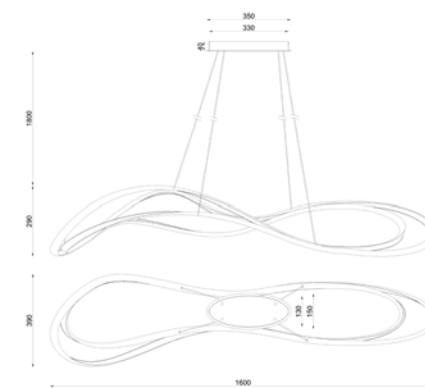

H 210 max. cm - B 39 cm - L 160 cm

Type of lamp:	Pendant light
Wattage:	54W - Integrated LED
Kelvin:	2700 Kelvin
Lumen:	3500 lumen
Material:	Aluminium
Colors available:	Matt Gold / Brass
Energy label:	G
Operation:	Light switch
Dimmable:	Yes