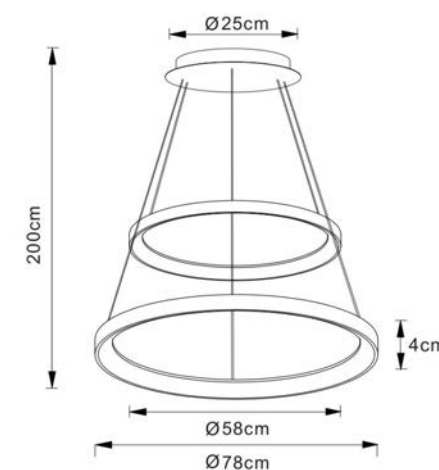

H 180 cm - B 44 cm - L 44 cm

Type of lamp:	Floor lamp
Wattage:	1x 30.5W - Integrated LED
Kelvin:	2700 Kelvin
Lumen:	3600 lumen
Material:	Aluminium
Colors available:	Matt Gold / Brass
Energy label:	F
Operation:	Dimmer on the cable
Dimmable:	Yes

ADJUST THE WIRES TO YOUR LIKING AND
CREATE DIFFERENT CONFIGURATIONS

VIDAL

Matt Gold / Brass

46403/92/02

Black

46403/92/30

The perfect combination for a successful dinner? Good company, good food and drinks and the Vidal pendant light of course. The open, ring-shaped chandelier hangs from a round head on the ceiling with three fine cables. The warm light is the optimal partner at the table, and you can also easily connect Vidal to an external dimmer. Adjust the height of this pendant light to a maximum of 200 centimetres, and your dining table will always have the desired mood lighting. Bring on the visitors.

H 200 max. cm - B 78 cm - L 78 cm

- Type of lamp:** Pendant light
- Wattage:** 92W - Integrated LED
- Kelvin:** 2700 Kelvin
- Lumen:** 4160 lumen
- Material:** Aluminium
- Colors available:** Matt Gold / Brass & Black
- Energy label:** G
- Operation:** Light switch
- Dimmable:** Yes