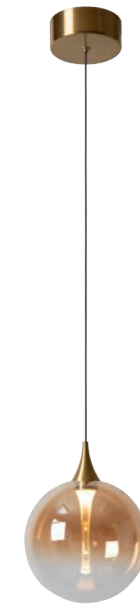

GISELA

Transparent
13494/04/60

Amber
13494/04/62

This glass ball may not show you the future, but it will illuminate your living room, dining room, office or hallway. Gisela is a pendant light that consists of a clear, glass ball which is adjustable in height. The integrated LED module spreads warm, white light. Its timeless, spherical design works well in both classic interiors and modern homes. Install Gisela in series above the dining table or opt for a single piece that attracts attention: you will always impress others with this pendant.