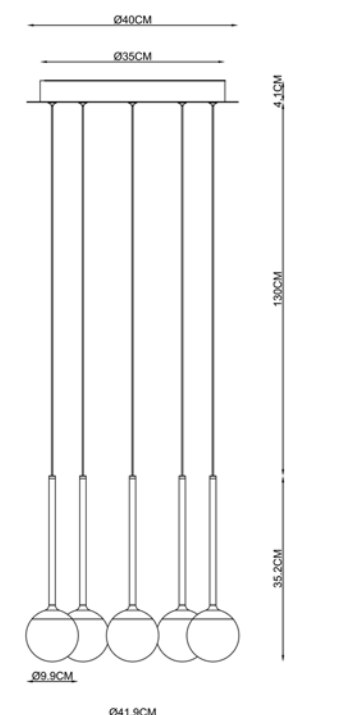

Type of lamp:	Pendant light
Wattage:	37W - Integrated LED
Kelvin:	2700 Kelvin
Lumen:	2610 lumen
Material:	Acrylic
Colors available:	Black
Energy label:	G
Operation:	Light switch
Dimmable:	Yes

H 169.3 max. cm - B 42 cm - L 42 cm

CALINA

premium
BY LUCIDE